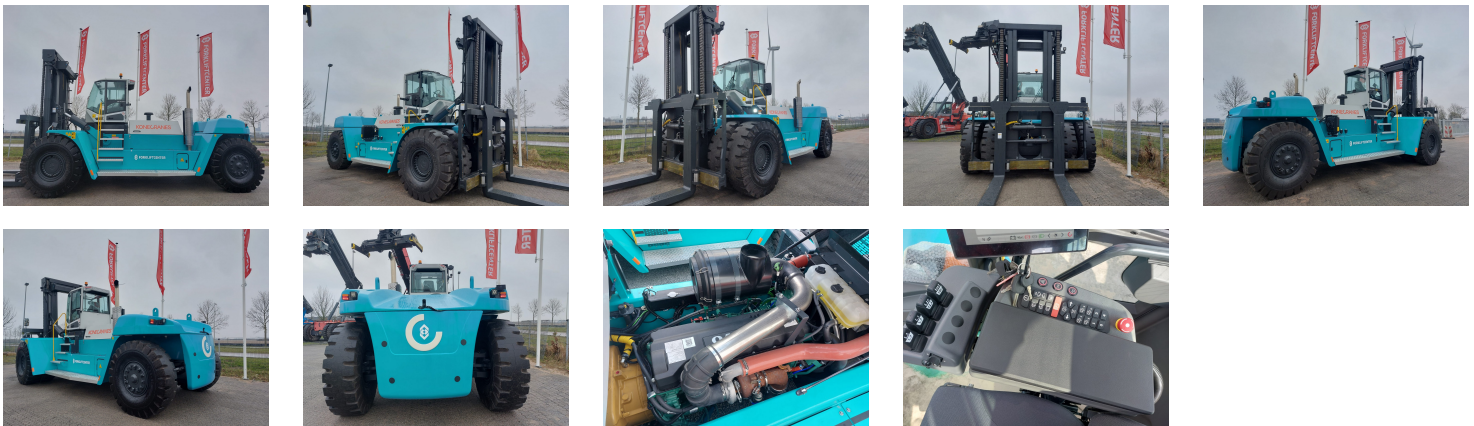

SMV 42-1200C 4 Whl Counterbalanced Forklift >10t

Ref.nr. :	880010710
Year	2024
Lifting capacity :	42000kg
Hour meter reading :	Demo hrs
Engine :	Diesel
Load cntr of gravity:	1200 mm
Overall height:	4670 mm
Fork length:	2400 mm
Accessories:	No CE, Stage 3A, sideshift & forkpositioner, reverse camera, full cabin, airco & heater, street & working lights, beacon
Lifting height :	4000 mm
Mast type :	Duplex
Tires :	Air
Price:	ON REQUEST