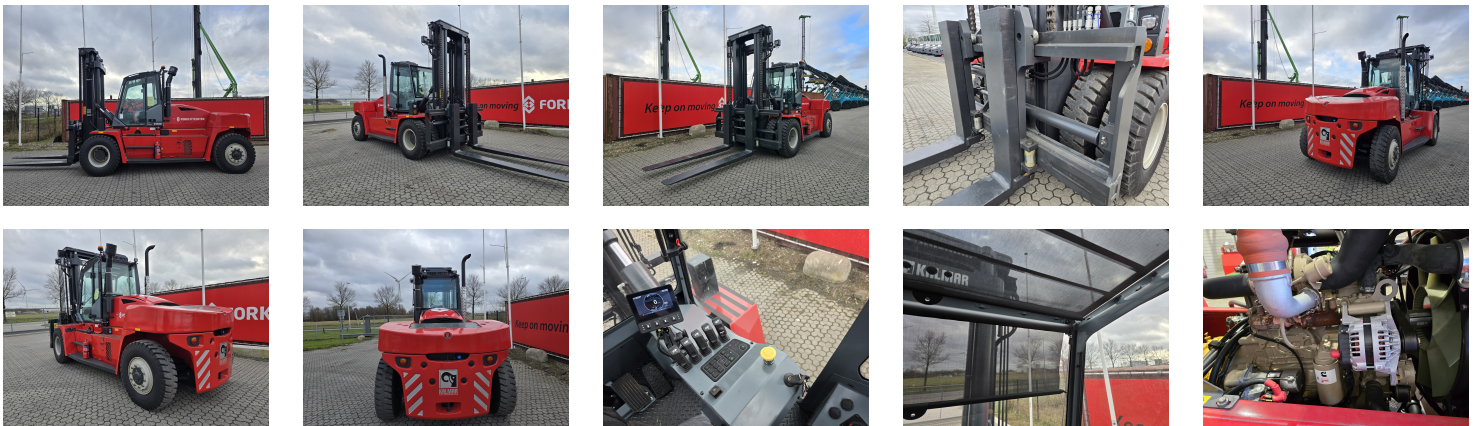

KALMAR DCG 160-12T 4 Whl Counterbalanced Forklift >10t

| | |
|-----------------------|--|
| Ref.nr. : | 880010638 |
| Year | 2025 |
| Lifting capacity : | 16000kg |
| Hour meter reading : | Demo hrs |
| Engine : | Diesel |
| Load cntr of gravity: | 1200 mm |
| Overall height: | 3700 mm |
| Fork length: | 2400 mm |
| Accessories: | No CE, Stage 3A, sideshift & forkpositioner & 5th hydraulic valve, full cabin, airco & heater, radio, street & working lights, reverse alarm, sun visors, beacon |
| Lifting height : | 4000 mm |
| Mast type : | Duplex |
| Tires : | Air |
| Price: | ON REQUEST |