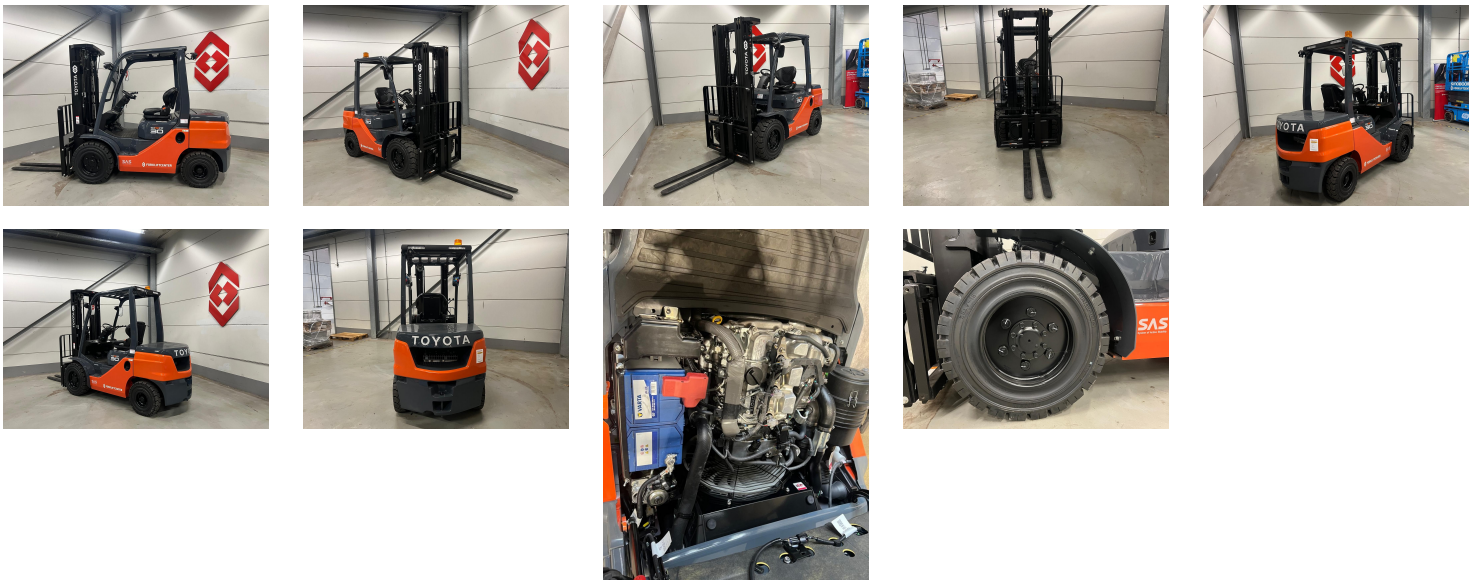

## TOYOTA 52-8FDF30 4 Whl Counterbalanced Forklift

Ref.nr. :	880010691
Year	2023
Lifting capacity: :	3000kg
Hour meter reading :	Demo hrs
Engine :	Diesel
Load cntr of gravity:	500 mm
Overall height:	2250 mm
Fork length:	1200 mm
Accessories:	Sideshift, extra working lights, 4th hydraulic valve, beacon
Lifting height :	4700 mm
Mast type :	Triplex
Tires :	SE
freelift	1600 mm
Price:	ON REQUEST