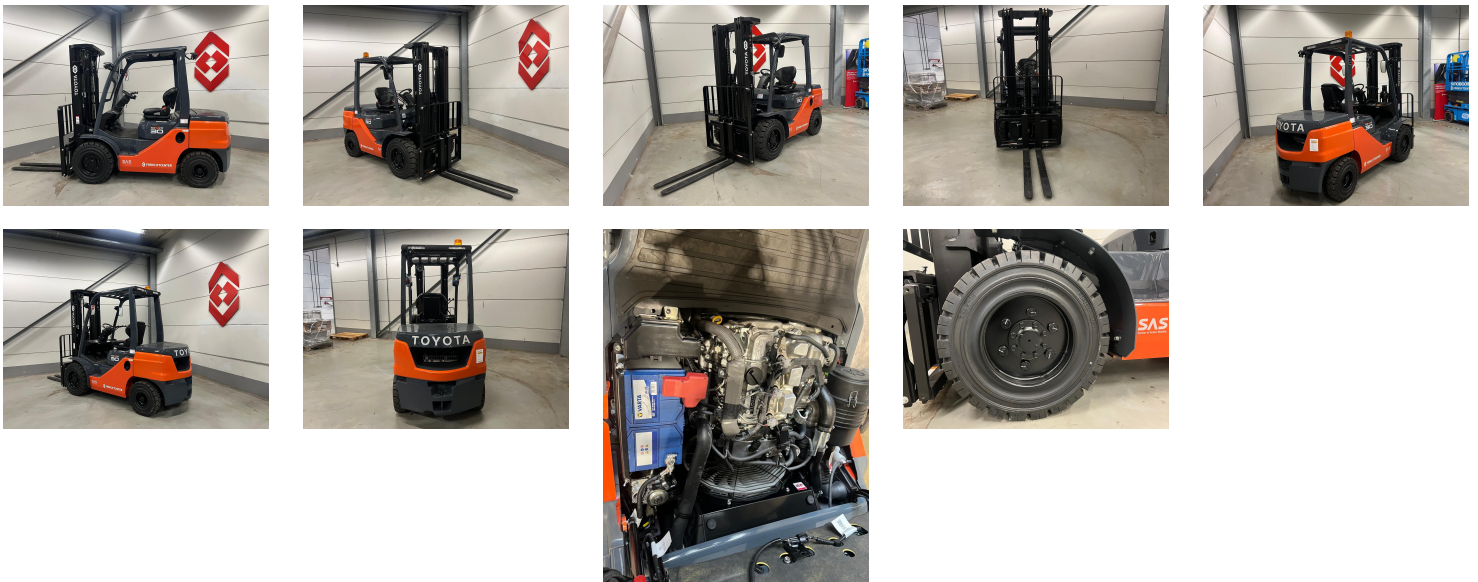

TOYOTA 52-8FDF30 4 Whl Counterbalanced Forklift

Ref.nr. :	880010691
Year	2023
Lifting capacity: :	3000kg
Hour meter reading :	Demo hrs
Engine :	Diesel
Load cntr of gravity:	500 mm
Overall height:	2250 mm
Fork length:	1200 mm
Accessories:	Sideshift, extra working lights, 4th hydraulic valve, beacon
Lifting height :	4700 mm
Mast type :	Triplex
Tires :	SE
freelift	1600 mm
Price:	ON REQUEST