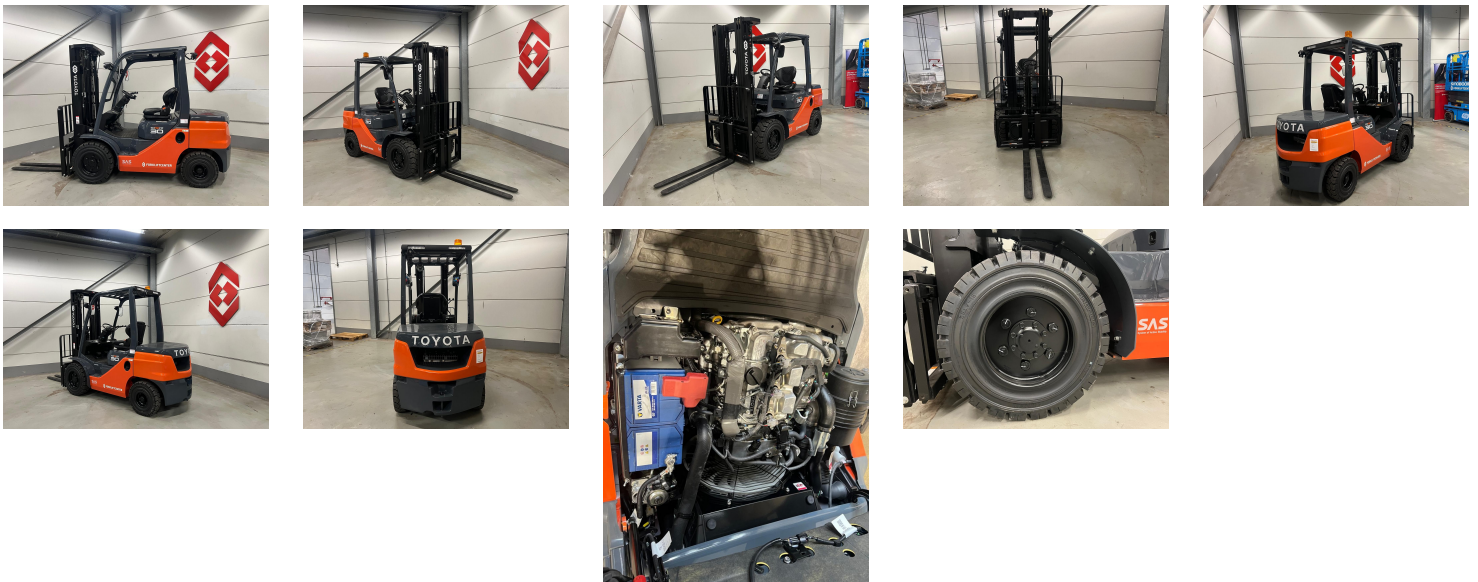

TOYOTA 52-8FDF30 4 Whl Counterbalanced Forklift

Ref.nr. :	880010690
Year	2023
Lifting capacity: :	3000kg
Hour meter reading :	Demo hrs
Engine :	Diesel
Load cntr of gravity:	500 mm
Overall height:	2250 mm
Fork length:	1200 mm
Accessories:	Sideshift, extra working lights, 4th hydraulic valve, beacon
Lifting height :	4700 mm
Mast type :	Triplex
Tires :	SE
freelift	1600 mm
Price:	ON REQUEST