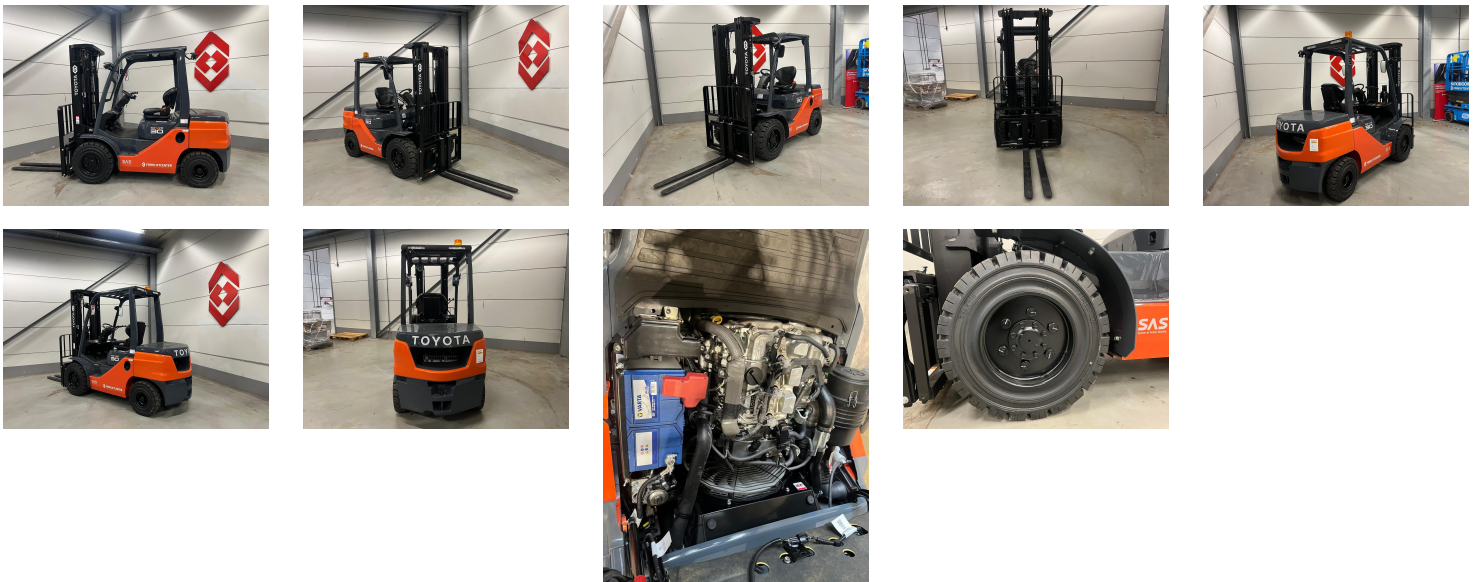

TOYOTA 52-8FDF30 4 Whl Counterbalanced Forklift

Ref.nr. :	880010689
Year	2023
Lifting capacity: :	3000kg
Hour meter reading :	Demo hrs
Engine :	Diesel
Load cntr of gravity:	500 mm
Overall height:	2250 mm
Fork length:	1200 mm
Accessories:	Sideshift, extra working lights, 4th hydraulic valve, beacon
Lifting height :	4700 mm
Mast type :	Triplex
Tires :	SE
freelift	1600 mm
Price:	ON REQUEST