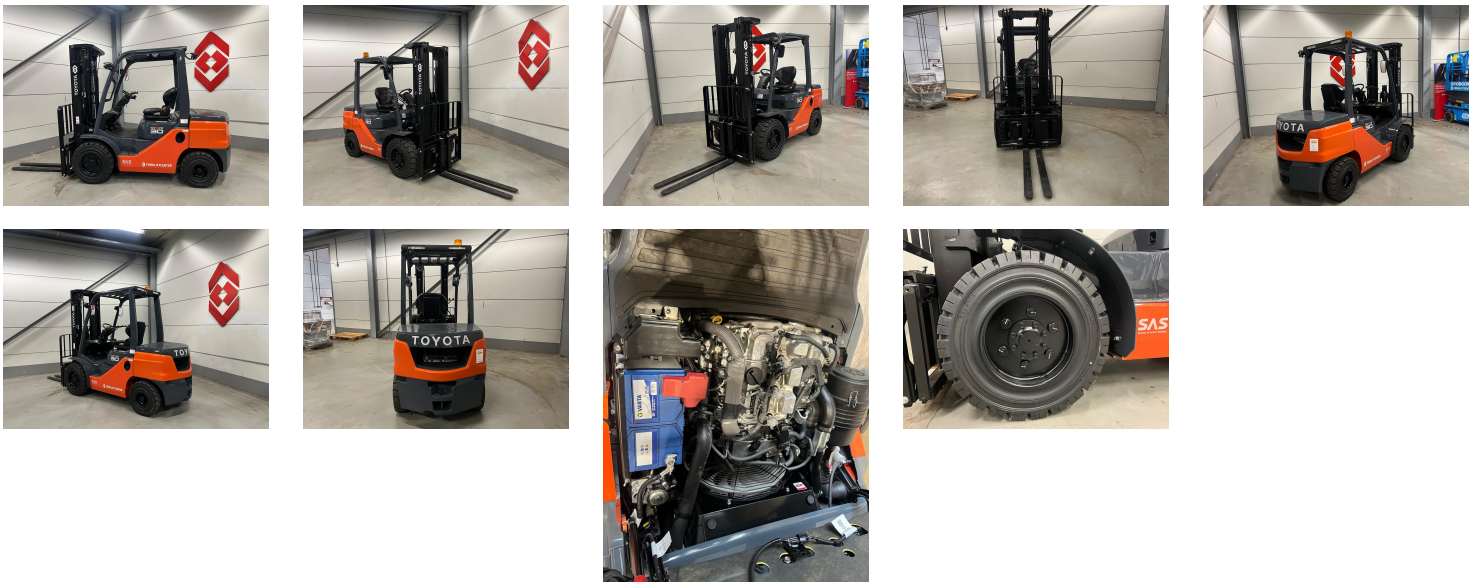

TOYOTA 52-8FDF30 4 Whl Counterbalanced Forklift

| | |
|-----------------------|--|
| Ref.nr. : | 880010689 |
| Year | 2023 |
| Lifting capacity: : | 3000kg |
| Hour meter reading : | Demo hrs |
| Engine : | Diesel |
| Load cntr of gravity: | 500 mm |
| Overall height: | 2250 mm |
| Fork length: | 1200 mm |
| Accessories: | Sideshift, extra working lights, 4th hydraulic valve, beacon |
| Lifting height : | 4700 mm |
| Mast type : | Triplex |
| Tires : | SE |
| freelift | 1600 mm |
| Price: | ON REQUEST |