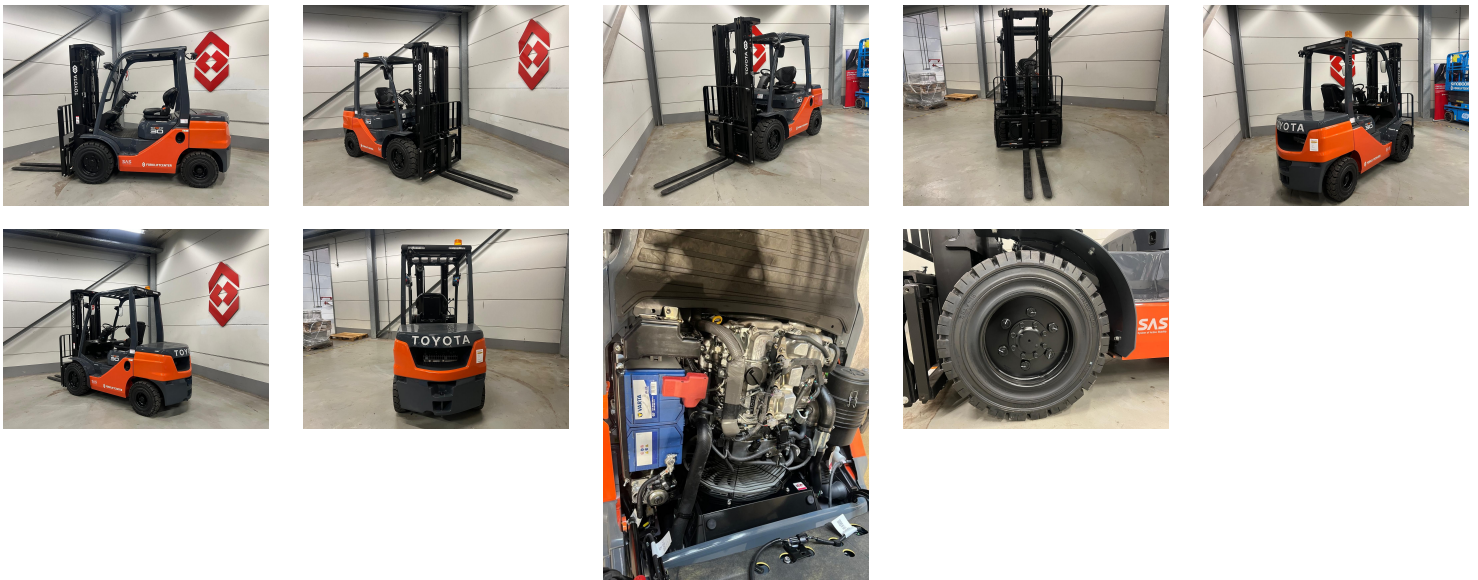

## TOYOTA 52-8FDF30 4 Whl Counterbalanced Forklift

Ref.nr. :	880010688
Year	2023
Lifting capacity: :	3000kg
Hour meter reading :	Demo hrs
Engine :	Diesel
Load cntr of gravity:	500 mm
Overall height:	2250 mm
Fork length:	1200 mm
Accessories:	Sideshift, extra working lights, 4th hydraulic valve, beacon
Lifting height :	4700 mm
Mast type :	Triplex
Tires :	SE
freelift	1600 mm
Price:	ON REQUEST