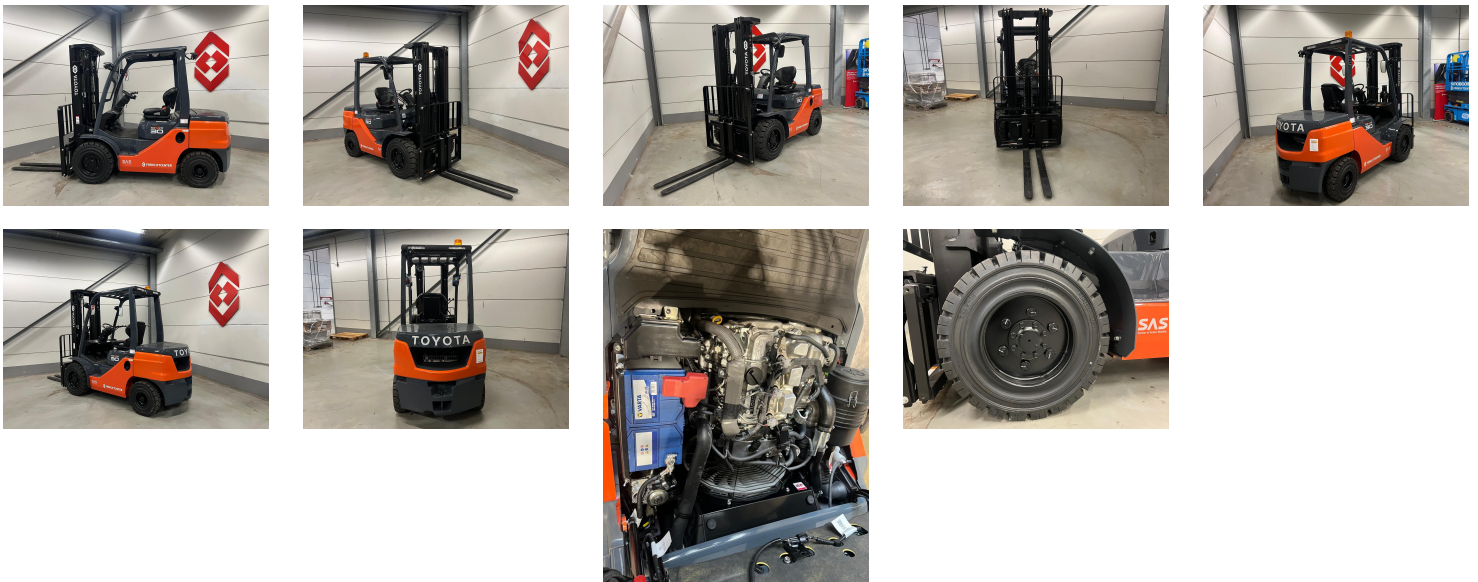

TOYOTA 52-8FDF30 4 Whl Counterbalanced Forklift

Ref.nr. :	880010688
Year	2023
Lifting capacity: :	3000kg
Hour meter reading :	Demo hrs
Engine :	Diesel
Load cntr of gravity:	500 mm
Overall height:	2250 mm
Fork length:	1200 mm
Accessories:	Sideshift, extra working lights, 4th hydraulic valve, beacon
Lifting height :	4700 mm
Mast type :	Triplex
Tires :	SE
freelift	1600 mm
Price:	ON REQUEST