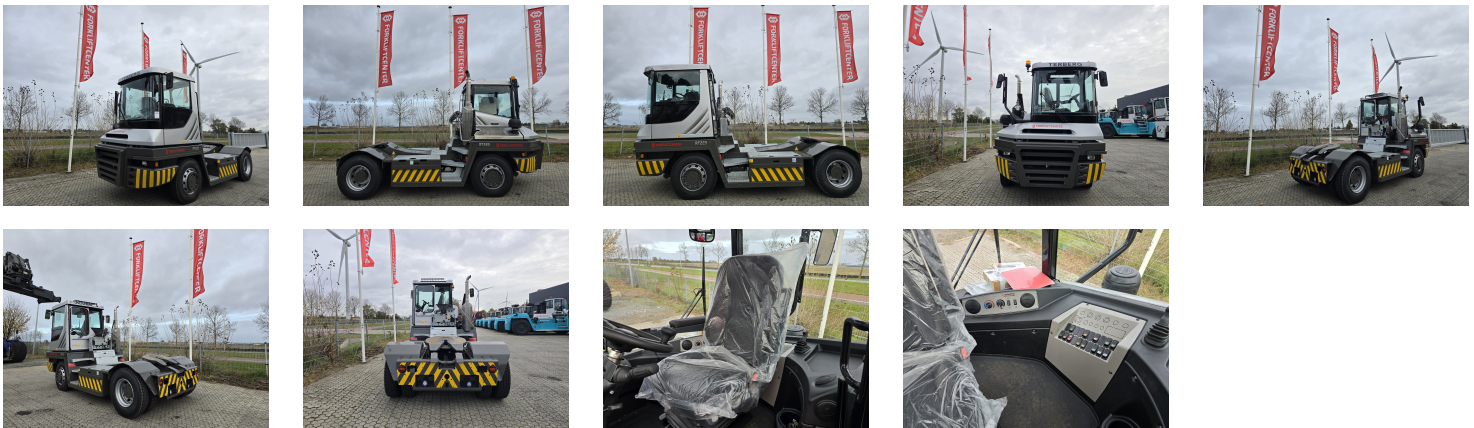

TERBERG RT223 Terminal Truck Roro

Ref.nr. :	880010687
Year	2024
Lifting capacity :	35000kg
Hour meter reading :	Demo hrs
Engine :	Diesel
Accessories:	AdBlue, Stage 5, full cabin, airco, heater, working lightc, central grease, beacon
Lifting height :	1000 mm
Mast type :	5th Wheel
Tires :	Air
Price:	ON REQUEST