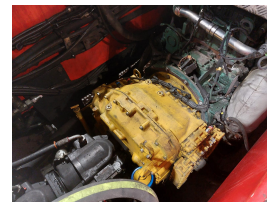

## KONECRANES SMV 108 TC6 Empty Container Reach Stacker

Ref.nr. :	880010686
Year	2017
Lifting capacity: :	10000kg 2nd row: 8000kg 3rd row : 5000kg
Hour meter reading :	13712 hrs
Engine :	Diesel
Load cntr of gravity:	2700 mm
Overall height:	3900 mm
Accessories:	AdBlue, Stage 4, long-nose boom, full cabin, airco & heater, reverse camera, street & working lights, beacon, central grease
Lifting height :	16200 mm
Mast type :	Boom
Tires :	Air
Price:	ON REQUEST