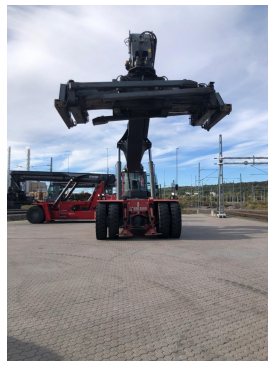

Forkliftcenter Americas  
Email [americas@forkliftcenter.com](mailto:americas@forkliftcenter.com)  
Phone +507 657 80397

Ref.nr. :	880010675
Year	2014
Lifting capacity: :	45000kg 2nd row: 38000kg 3rd row : 24000kg
Hour meter reading :	16177 hrs
Engine :	Diesel
Load cntr of gravity:	1865 mm
Accessories:	AdBlue, Stage 3B, PiggyBack spreader, full sliding cabin, airco & heater, new tires on front, street & working lights, beacon, support legs, rear camera
Lifting height :	14900 mm
Mast type :	Boom
Tires :	Air
Price:	ON REQUEST