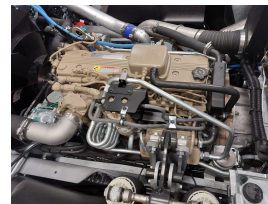

TERBERG YT223 Tow Tractor Yard

| | |
|----------------------|--|
| Ref.nr. : | 880009393 |
| Year | 2024 |
| Lifting capacity : | 30000kg |
| Hour meter reading : | Demo hrs |
| Engine : | Diesel |
| Overall height: | 3200 mm |
| Accessories: | AdBlue, Stage 5, full cabin, airco, heater, street & working lights, beacon, EPA |
| Lifting height : | 500 mm |
| Mast type : | 5th Wheel |
| Tires : | Air |
| Price: | ON REQUEST |