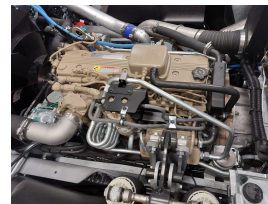

TERBERG YT223 Tow Tractor Yard

Ref.nr. :	880009394
Year	2024
Lifting capacity :	30000kg
Hour meter reading :	Demo hrs
Engine :	Diesel
Accessories:	AdBlue, Stage 5, full cabin, airco, heater, street & working lights, beacon, EPA
Lifting height :	500 mm
Mast type :	5th Wheel
Tires :	Air
Price:	ON REQUEST