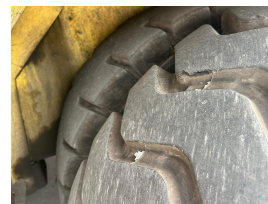

HYSTER H25XM-12 4 Whl Counterbalanced Forklift >10t

Ref.nr. :	880010678
Year	2011
Lifting capacity: :	25000kg
Hour meter reading :	14000 hrs
Engine :	Diesel
Load cntr of gravity:	1200 mm
Accessories:	Stage 3A, full cabin, airco & heater, sidseshift & forkposition, street & working lights, beacon
Lifting height :	4370 mm
Mast type :	Duplex
Tires :	Air
Price:	ON REQUEST