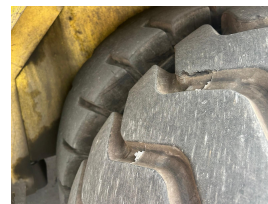

HYSTER H25XM-12 4 Whl Counterbalanced Forklift >10t

Ref.nr. :	880010678
Year	2011
Lifting capacity: :	25000kg
Hour meter reading :	14000 hrs
Engine :	Diesel
Load cntr of gravity:	1200 mm
Overall height:	4099 mm
Accessories:	Stage 3A, full cabin, airco & heater, sideshift & forkposition, street & working lights, beacon
Lifting height :	4370 mm
Mast type :	Duplex
Tires :	Air
Price:	ON REQUEST