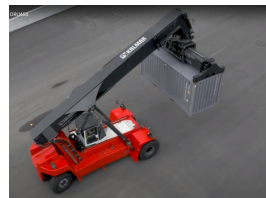

KALMAR DRU450-62S5 Reach stacker

Ref.nr. :	880010497
Year	2024
Lifting capacity :	45000kg 2nd row: 31000kg 3rd row : 15000kg
Hour meter reading :	Demo hrs
Engine :	Diesel
Accessories:	No CE, Stage 3A, full cabin, airco, heater, street & working lights, beacon
Lifting height :	15100 mm
Mast type :	Boom
Tires :	Air
Price:	ON REQUEST