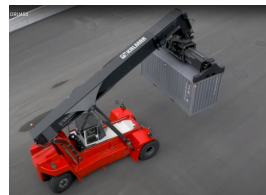

KALMAR DRU450-62S5 Reach stacker

Ref.nr. :	880010496
Year	2024
Lifting capacity :	45000kg 2nd row: 31000kg 3rd row : 15000kg
Hour meter reading :	Demo hrs
Engine :	Diesel
Accessories:	No CE, Stage 3A, full cabin, airco, heater, street & working lights, beacon
Lifting height :	15100 mm
Mast type :	Boom
Tires :	Air
Price:	ON REQUEST