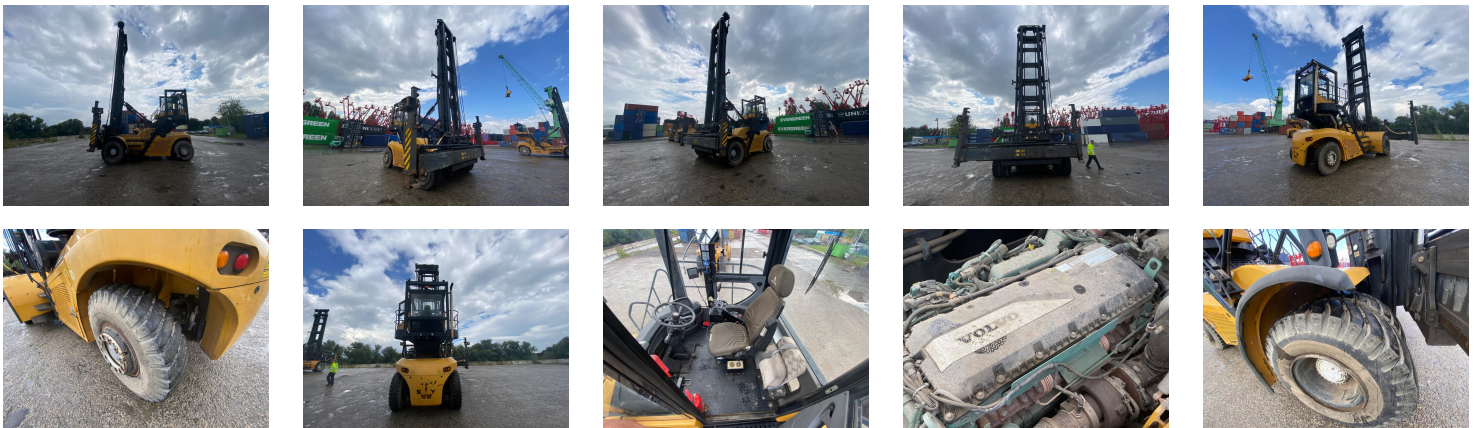

## SANY SDCY100K7GC-T Empty Container Handler

Ref.nr. :	880010671
Year	2019
Lifting capacity :	10000kg
Hour meter reading :	6000 hrs
Engine :	Diesel
Load cntr of gravity:	1220 mm
Accessories:	AdBlue, Stage 4, central grease, full cabin with safety frame, street & working lights, beacon
Lifting height :	18870 mm
Mast type :	Duplex
Tires :	
Price:	ON REQUEST