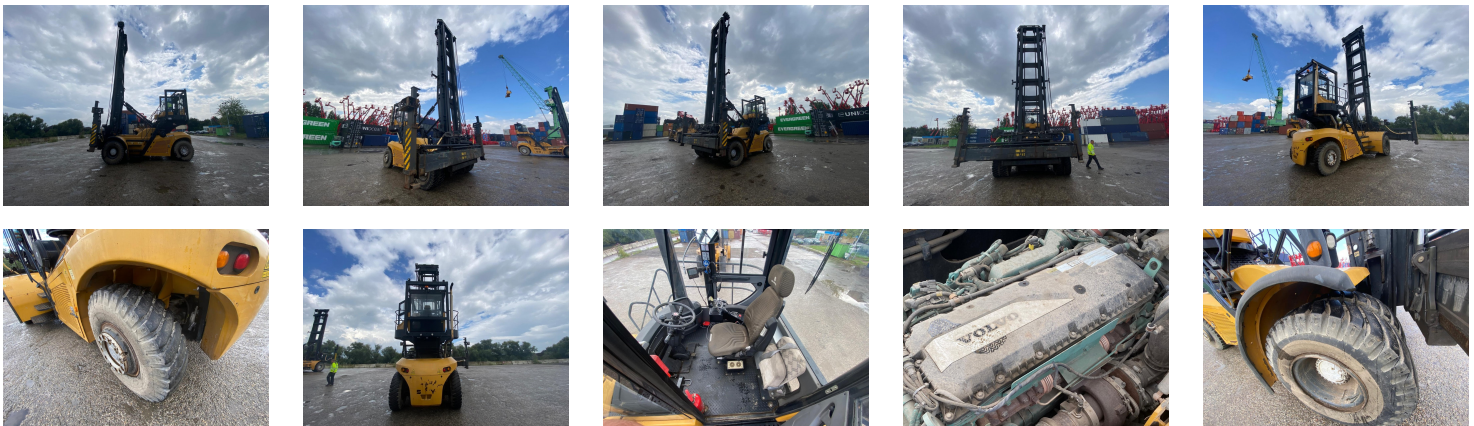

SANY SDCY100K7GC-T Empty Container Handler

Ref.nr. :	880010671
Year	2019
Lifting capacity :	10000kg
Hour meter reading :	6000 hrs
Engine :	Diesel
Load cntr of gravity:	1220 mm
Accessories:	AdBlue, Stage 4, central grease, full cabin with safety frame, street & working lights, beacon
Lifting height :	18870 mm
Mast type :	Duplex
Tires :	
Price:	ON REQUEST