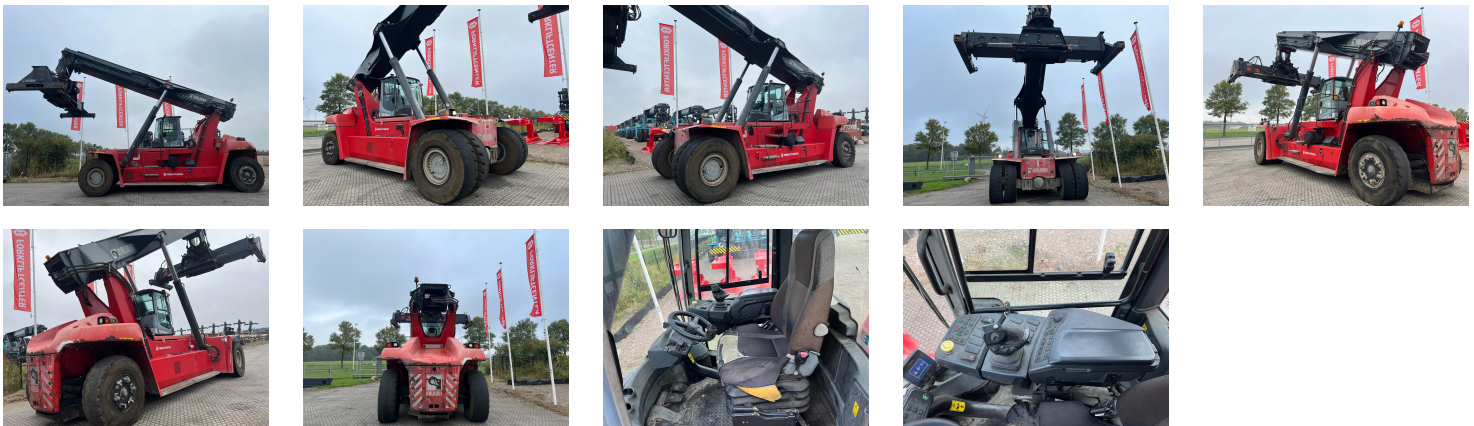

KALMAR DRG450-65S5 Reach stacker

Ref.nr. :	880010523
Year	2015
Lifting capacity :	45000kg 2nd row: 32000kg 3rd row : 16000kg
Hour meter reading :	17889 hrs
Engine :	Diesel
Accessories:	AdBlue, Stage 4, full cabin, airco, heater, street & working lights, beacon
Lifting height :	15100 mm
Mast type :	Boom
Tires :	Air
Price:	ON REQUEST