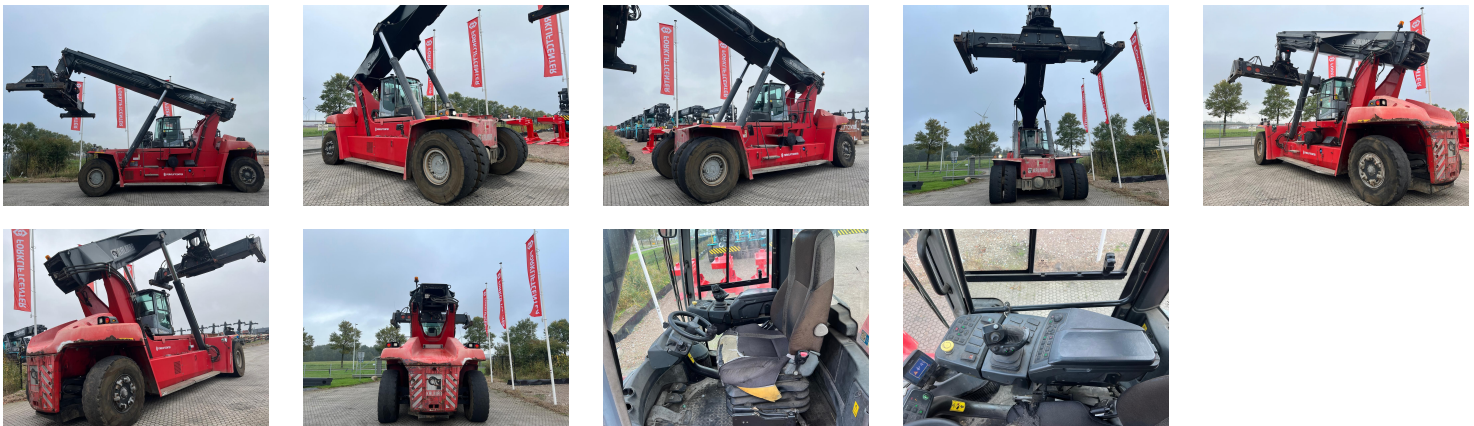

## KALMAR DRG450-65S5 Reach stacker

|                      |   |
|----------------------|---|
| Ref.nr. :            | 880010523   |
| Year                 | 2015  |
| Lifting capacity :   | 45000kg 2nd row: 32000kg 3rd row : 16000kg                                  |
| Hour meter reading : | 17889 hrs   |
| Engine :             | Diesel  |
| Accessories:         | AdBlue, Stage 4, full cabin, airco, heater, street & working lights, beacon |
| Lifting height :     | 15100 mm  |
| Mast type :          | Boom  |
| Tires :              | Air   |
| Price:               | ON REQUEST  |