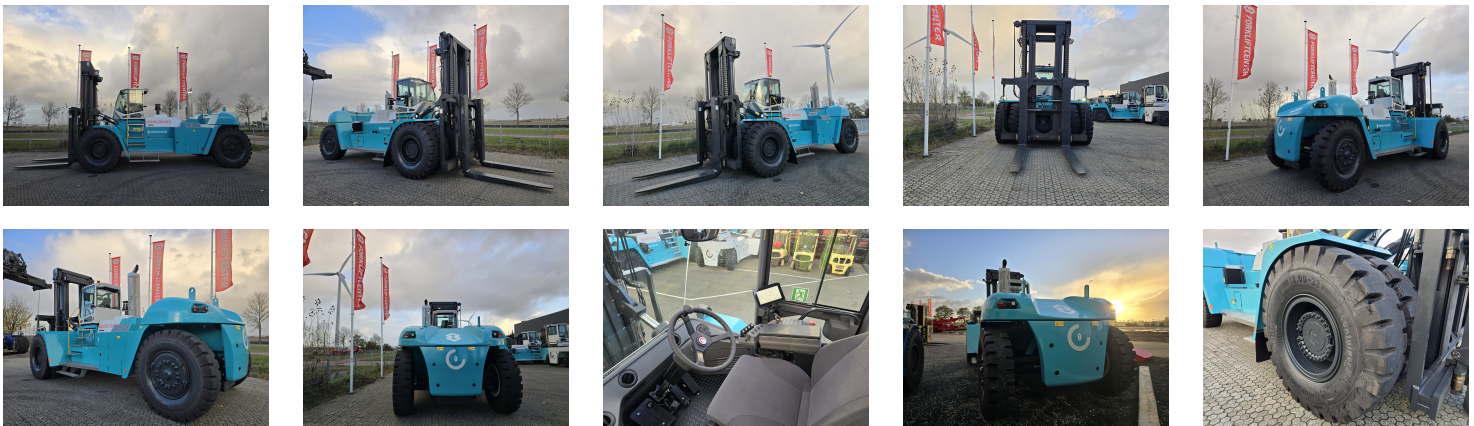

SMV 55-1200C 4 Whl Counterbalanced Forklift >10t

Ref.nr. :	880010418
Year	2024
Lifting capacity :	55000kg
Hour meter reading :	Demo hrs
Engine :	Diesel
Load cntr of gravity:	1200 mm
Overall height:	3660 mm
Fork length:	2400 mm
Accessories:	AdBlue, Stage 5, full cabin, climate control, sideshift & forkposition, reverse alarm, beacon, sun blind adjustable with hooks, EPA/EU
Lifting height :	4000 mm
Mast type :	Duplex
Tires :	Air
Price:	ON REQUEST