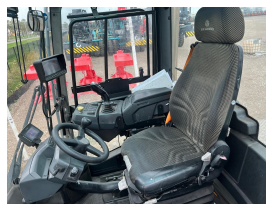

KALMAR DCG80-45ES6 Empty Container Handler

Ref.nr. :	880010435
Year	2018
Lifting capacity: :	8000kg
Hour meter reading :	11940 hrs
Engine :	Diesel
Load cntr of gravity:	1220 mm
Accessories:	AdBlue, Stage 4, full cabin, airco & heater, central grease, street & working lights, beacon, reverse camera
Lifting height :	16050 mm
Mast type :	Triplex
Tires :	Air
Price:	ON REQUEST