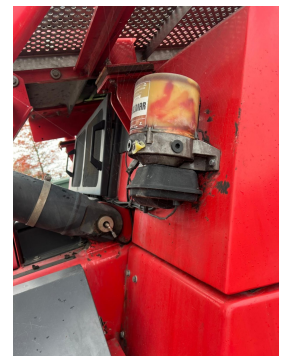

KALMAR DCG100-45ED7 Empty Container Handler

Ref.nr. :	880010632
Year	2018
Lifting capacity: :	10000kg
Hour meter reading :	9842 hrs
Engine :	Diesel
Load cntr of gravity:	1220 mm
Accessories:	AdBlue, Stage 4, full cabin, airco, heater, reverse alarm, central grease, street & working lights, safety frame, beacon
Lifting height :	18800 mm
Mast type :	Duplex
Tires :	Air
Price:	ON REQUEST