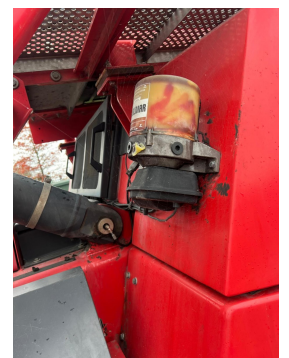

## KALMAR DCG100-45ED7 Empty Container Handler

Ref.nr. :	880010632
Year	2018
Lifting capacity: :	10000kg
Hour meter reading :	9842 hrs
Engine :	Diesel
Load cntr of gravity:	1220 mm
Accessories:	AdBlue, Stage 4, full cabin, airco, heater, reverse alarm, central grease, street & working lights, safety frame, beacon
Lifting height :	18800 mm
Mast type :	Duplex
Tires :	Air
Price:	ON REQUEST