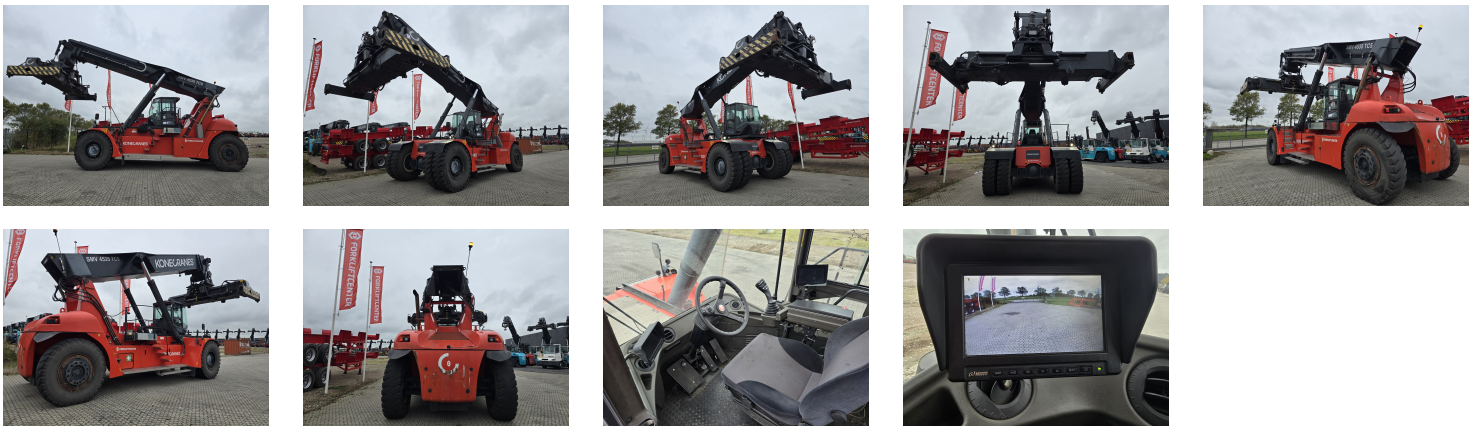

SMV 4535 TC5 Reach stacker

Ref.nr. :	880010660
Year	2017
Lifting capacity :	45000kg 2nd row: 35000kg 3rd row : 20000kg
Hour meter reading :	8322 hrs
Engine :	Diesel
Load cntr of gravity:	2000 mm
Overall height:	4675 mm
Accessories:	AdBlue, Stage 4, full cabin, central grease, rear view camera, airco, heater, ECO drive, street & working lights, beacon
Lifting height :	15200 mm
Mast type :	Boom
Tires :	Air
Price:	ON REQUEST