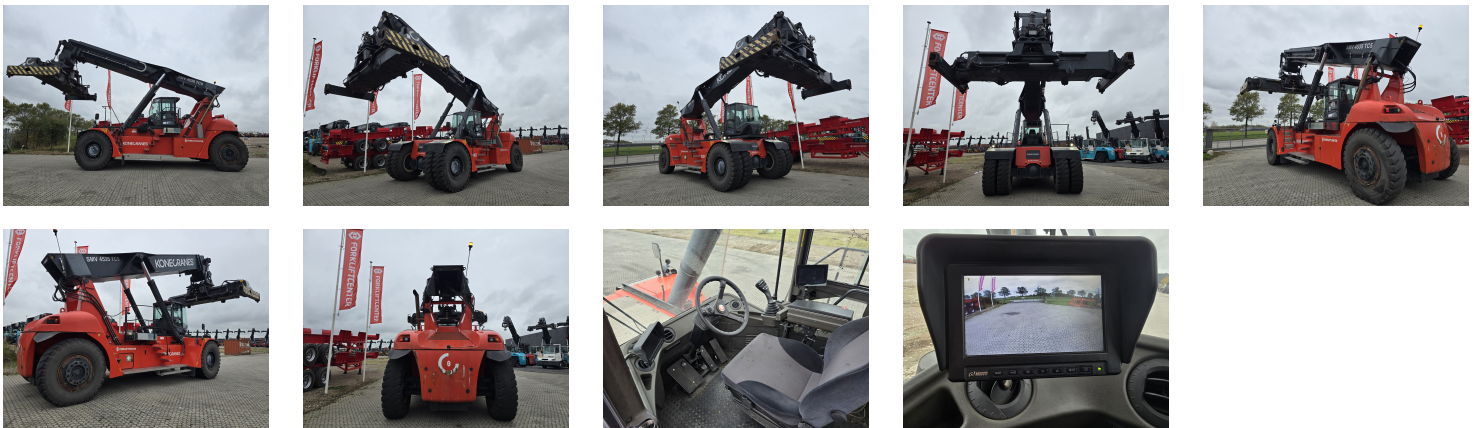

## SMV 4535 TC5 Reach stacker

Ref.nr. :	880010660
Year	2017
Lifting capacity :	45000kg 2nd row: 35000kg 3rd row : 20000kg
Hour meter reading :	8322 hrs
Engine :	Diesel
Load cntr of gravity:	2000 mm
Overall height:	4675 mm
Accessories:	AdBlue, Stage 4, full cabin, central grease, rear view camera, airco, heater, ECO drive, street & working lights, beacon
Lifting height :	15200 mm
Mast type :	Boom
Tires :	Air
Price:	ON REQUEST