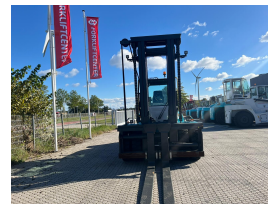

SMV 16-1200C 4 Whl Counterbalanced Forklift >10t

Ref.nr. :	880010619
Year	2024
Lifting capacity :	16000kg
Hour meter reading :	Demo hrs
Engine :	Diesel
Load cntr of gravity:	1200 mm
Overall height:	3895 mm
Fork length:	2400 mm
Accessories:	No CE, Stage 3A, full cabin, climate control, sidsheft & forkposition, street & working lights
Lifting height :	4500 mm
Mast type :	Duplex
Tires :	Air
Price:	ON REQUEST