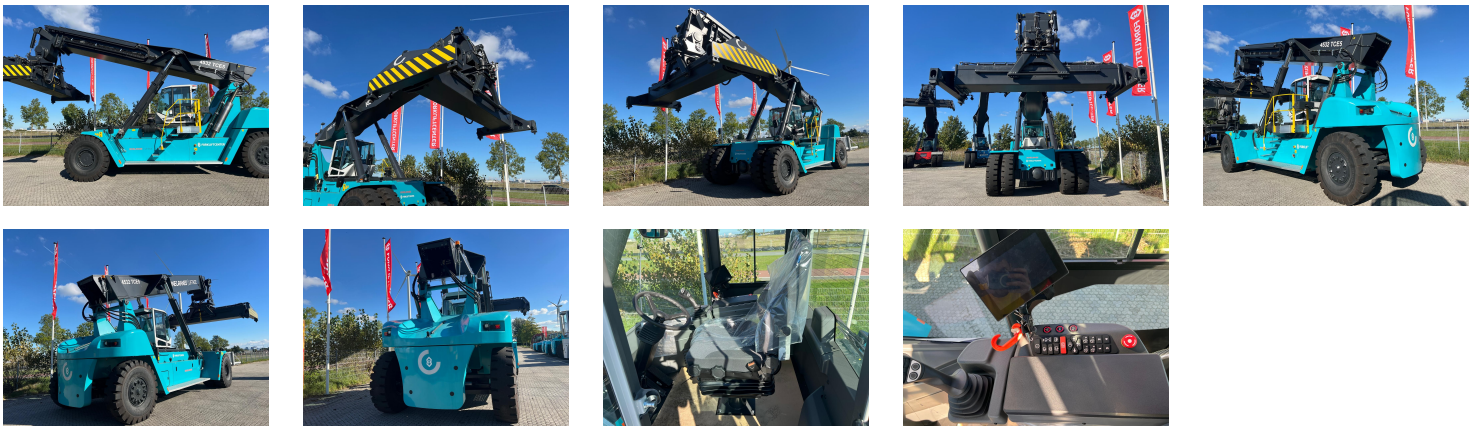

KONECRANES LIFTACE 4532 TCE5 Reach stacker

Ref.nr. :	880010614
Year	2024
Lifting capacity :	45000kg 2nd row: 32000kg 3rd row : 17000kg
Hour meter reading :	Demo hrs
Engine :	Diesel
Overall height:	4500 mm
Accessories:	No CE, Stage 3A, full cabin Optima, airco, heating, reverse camera, street & working lights, sun blind
Lifting height :	15200 mm
Mast type :	Boom
Tires :	Air
Price:	ON REQUEST