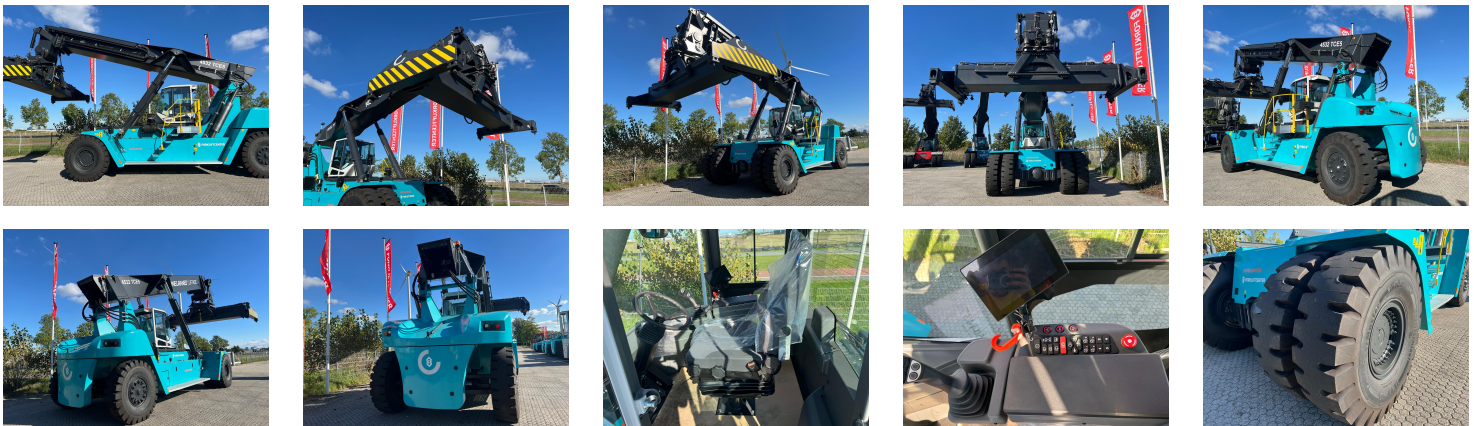

KONECRANES LIFTACE 4532 TCE5 Reach stacker

Ref.nr. :	880010615
Year	2024
Lifting capacity :	45000kg 2nd row: 32000kg 3rd row : 16000kg
Hour meter reading :	Demo hrs
Engine :	Diesel
Accessories:	No CE, Stage 3A, full cabin Optima, airco, heating, street & working lights, sun blind
Lifting height :	15200 mm
Mast type :	Boom
Tires :	Air
Price:	ON REQUEST