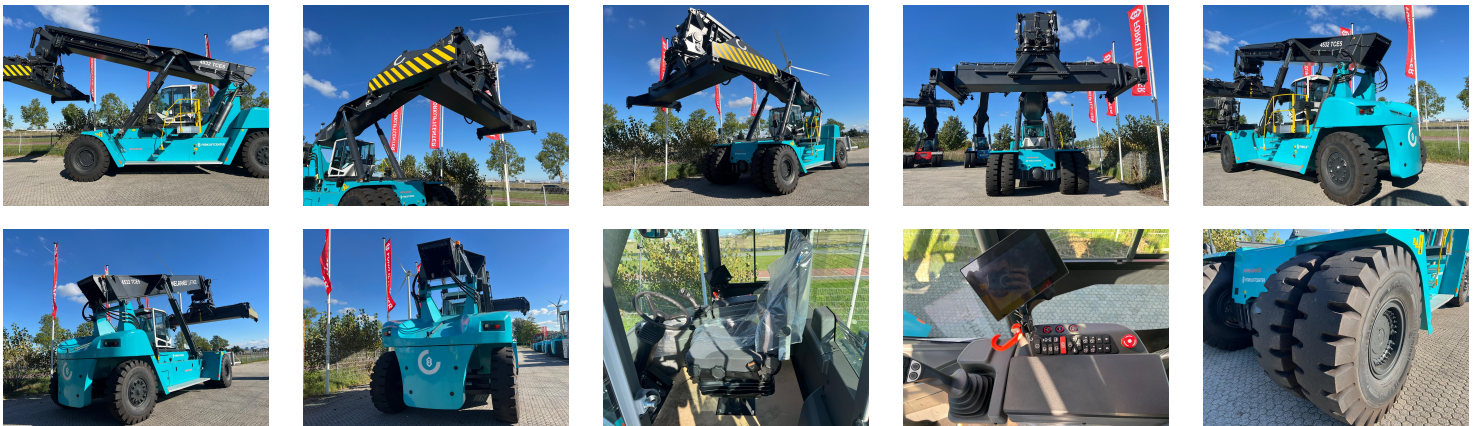

## KONECRANES LIFTACE 4532 TCE5 Reach stacker

Ref.nr. :	880010615
Year	2024
Lifting capacity :	45000kg 2nd row: 32000kg 3rd row : 16000kg
Hour meter reading :	Demo hrs
Engine :	Diesel
Accessories:	No CE, Stage 3A, full cabin Optima, airco, heating, street & working lights, sun blind
Lifting height :	15200 mm
Mast type :	Boom
Tires :	Air
Price:	ON REQUEST