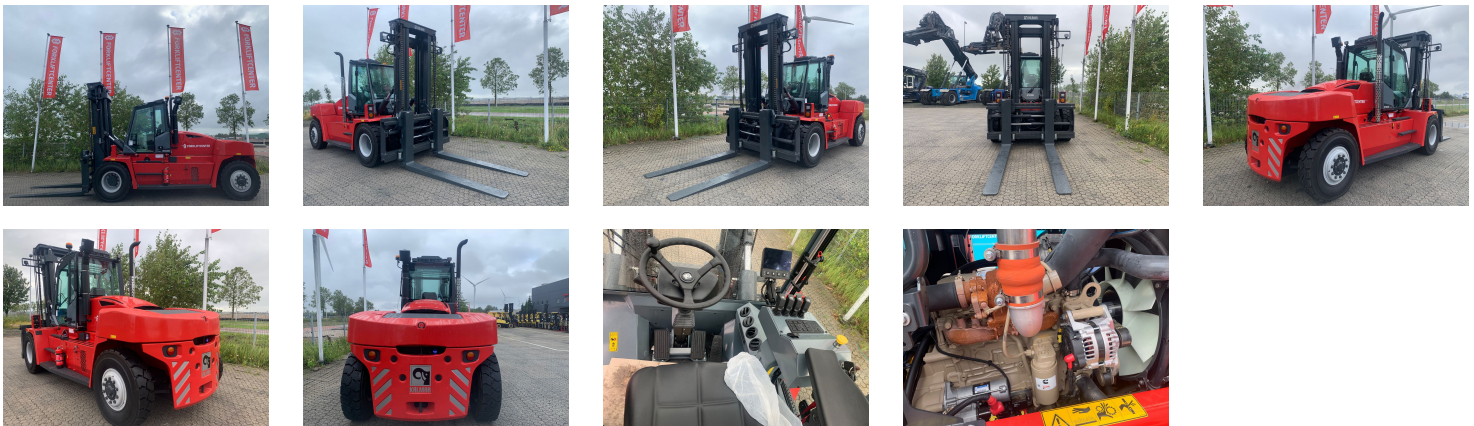

## KALMAR DCG160-12T 4 Whl Counterbalanced Forklift

Ref.nr. :	880010402
Year	2024
Lifting capacity :	16000kg
Hour meter reading :	Demo hrs
Engine :	Diesel
Load cntr of gravity:	1200 mm
Overall height:	3695 mm
Fork length:	2400 mm
Accessories:	No CE, Stage 3A, sidseshift, forkkposition, full cabin, airco, heating
Lifting height :	4000 mm
Mast type :	Duplex
Tires :	
Price:	ON REQUEST