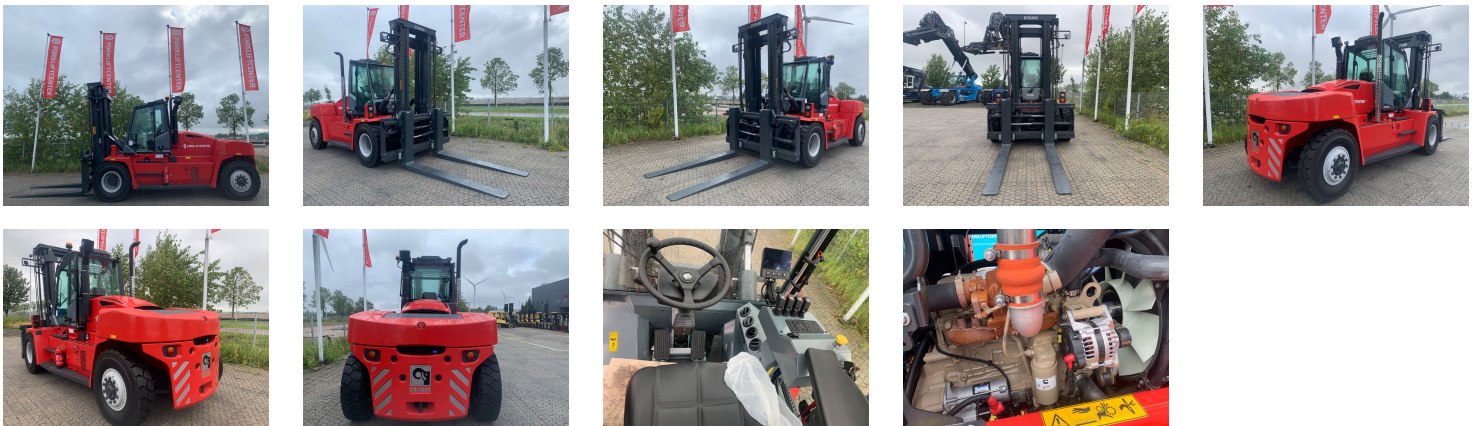

KALMAR DCG160-12T 4 Whl Counterbalanced Forklift

Ref.nr. :	880010402
Year	2024
Lifting capacity :	16000kg
Hour meter reading :	Demo hrs
Engine :	Diesel
Load cntr of gravity:	1200 mm
Overall height:	3695 mm
Fork length:	2400 mm
Accessories:	No CE, Stage 3A, sidseshift, forkkposition, full cabin, airco, heating
Lifting height :	4000 mm
Mast type :	Duplex
Tires :	
Price:	ON REQUEST