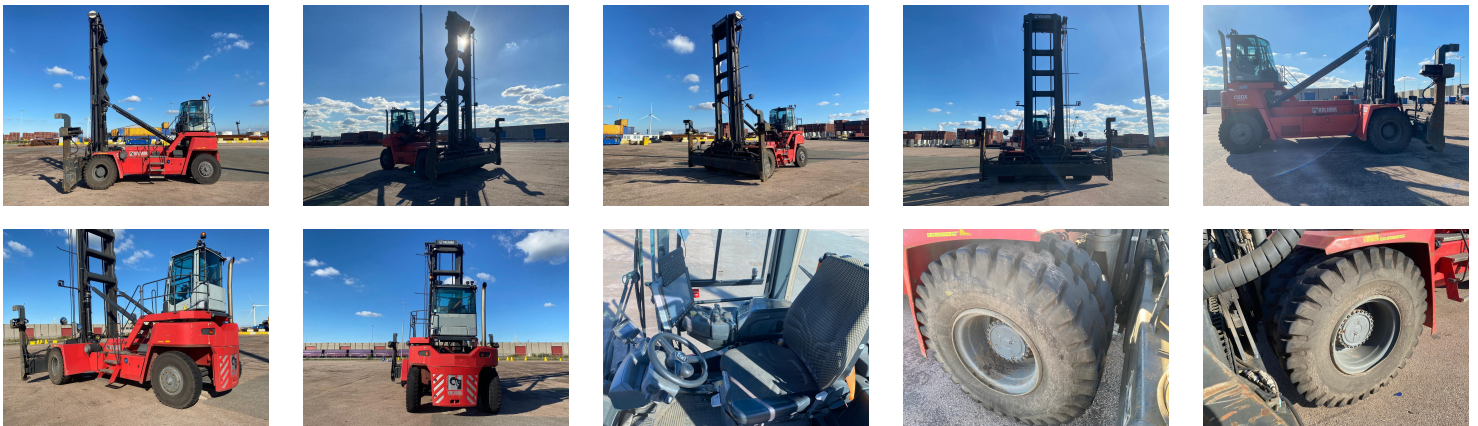

KALMAR DCG80-45ED5 Empty Container Handler

Ref.nr. :	880010629
Year	2019
Lifting capacity: :	8000kg
Hour meter reading :	6370 hrs
Engine :	Diesel
Load cntr of gravity:	1200 mm
Accessories:	AdBlue, full cabin, airco, heating, extra working lights, central grease
Lifting height :	15245 mm
Mast type :	
Tires :	
Price:	ON REQUEST