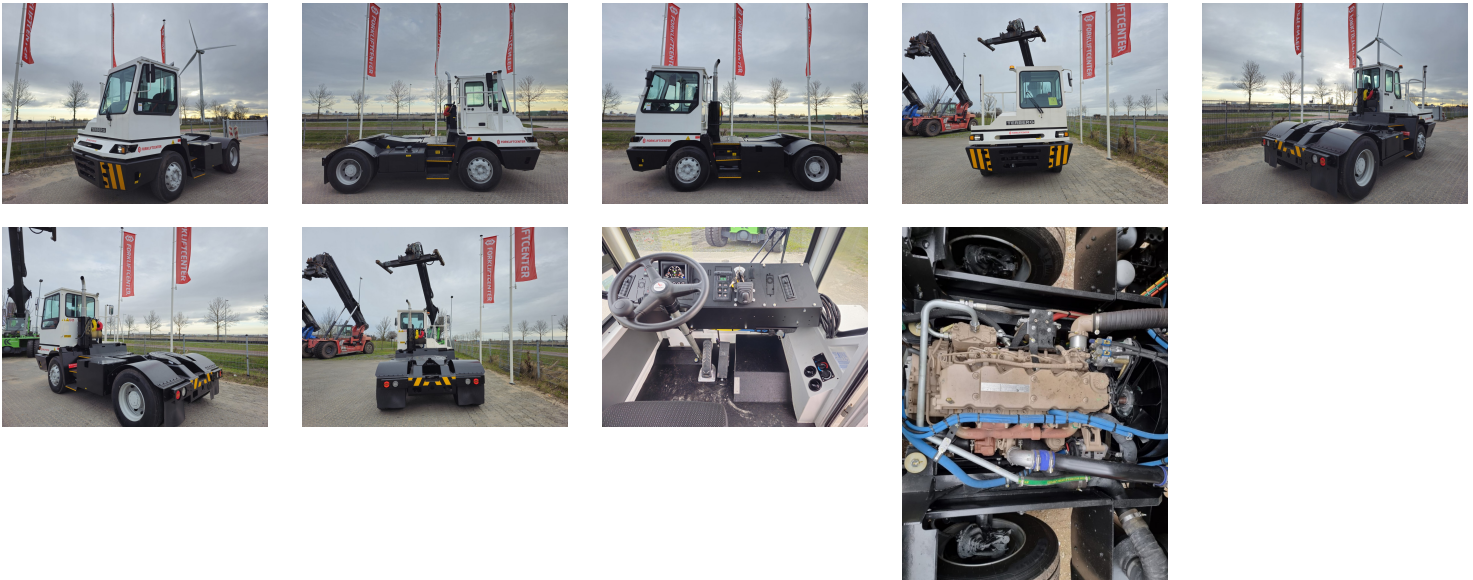

TERBERG YT220 Tow Tractor Yard

Ref.nr. :	880010317
Year	2024
Lifting capacity: :	36000kg
Hour meter reading :	Demo hrs
Engine :	Diesel
Accessories:	No CE, Stage 3, full cabin, airco, heater, street + working lights, beacon
Lifting height :	1900 mm
Mast type :	5th Wheel
Tires :	
Price:	ON REQUEST