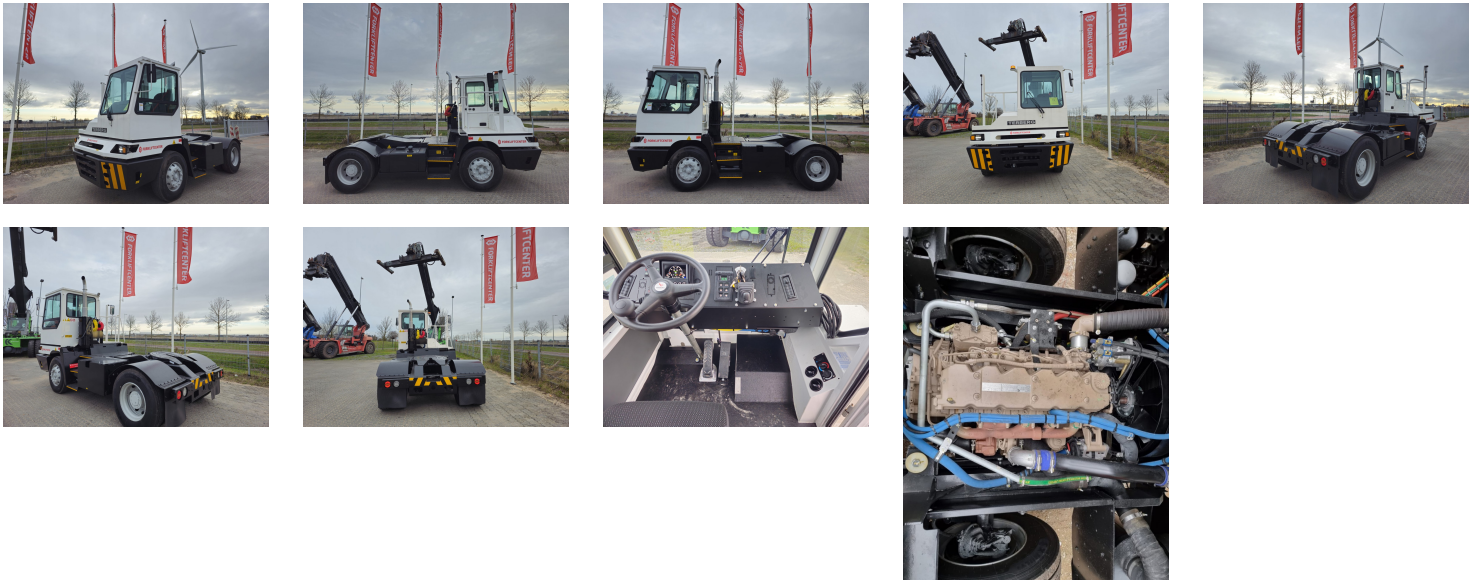

TERBERG YT220 Tow Tractor Yard

Ref.nr. :	880010317
Year	2024
Lifting capacity: :	36000kg
Hour meter reading :	Demo hrs
Engine :	Diesel
Accessories:	No CE, Stage 3, full cabin, airco, heater, street + working lights, beacon
Lifting height :	1900 mm
Mast type :	5th Wheel
Tires :	
Price:	ON REQUEST