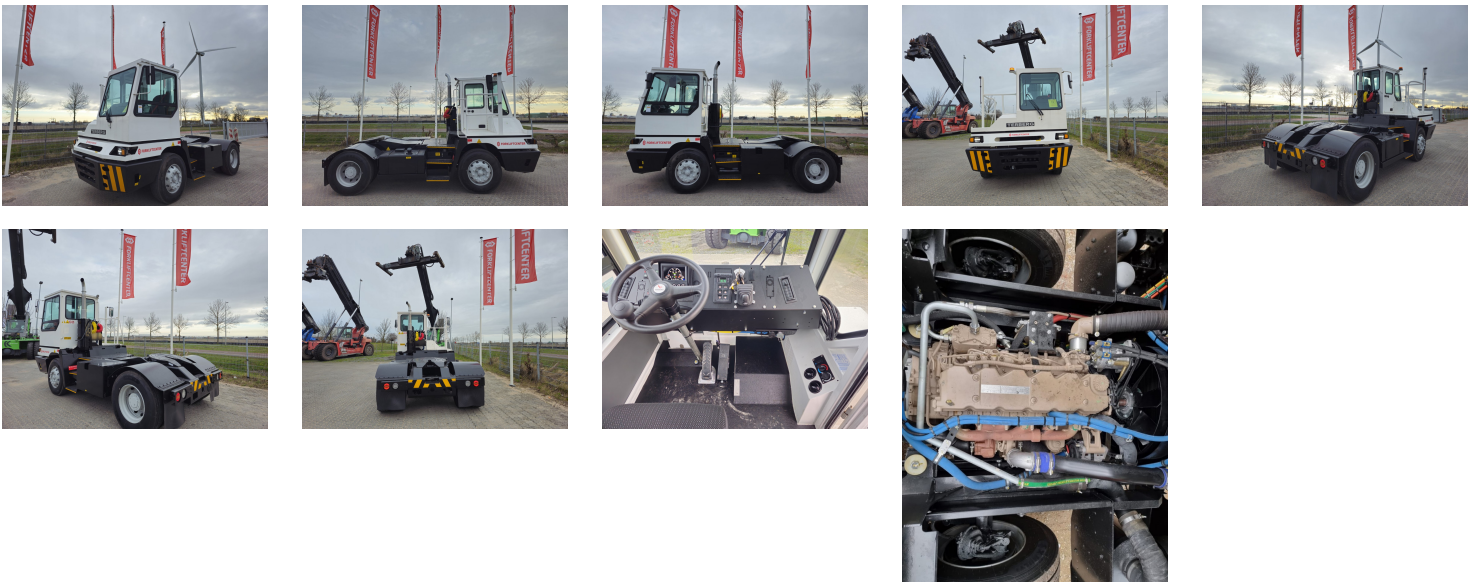

TERBERG YT220 Tow Tractor Yard

Ref.nr. :	880010316
Year	2024
Lifting capacity: :	36000kg
Hour meter reading :	Demo hrs
Engine :	Diesel
Accessories:	No CE, Stage 3, full cabin, airco, heater, street + working lights, beacon
Lifting height :	1900 mm
Mast type :	5th Wheel
Tires :	
Price:	ON REQUEST