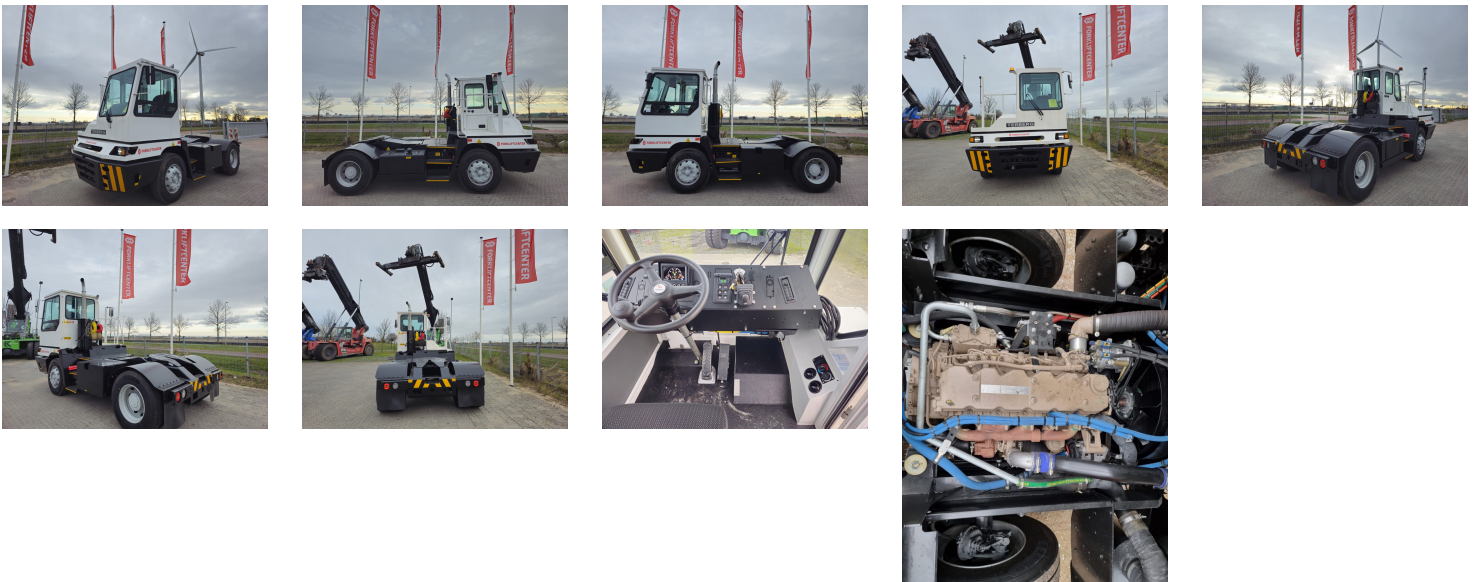

## TERBERG YT220 Tow Tractor Yard

Ref.nr. :	880010315
Year	2024
Lifting capacity: :	36000kg
Hour meter reading :	Demo hrs
Engine :	Diesel
Accessories:	No CE, Stage 3, full cabin, airco, heater, street + working lights, beacon
Lifting height :	1900 mm
Mast type :	5th Wheel
Tires :	
Price:	ON REQUEST