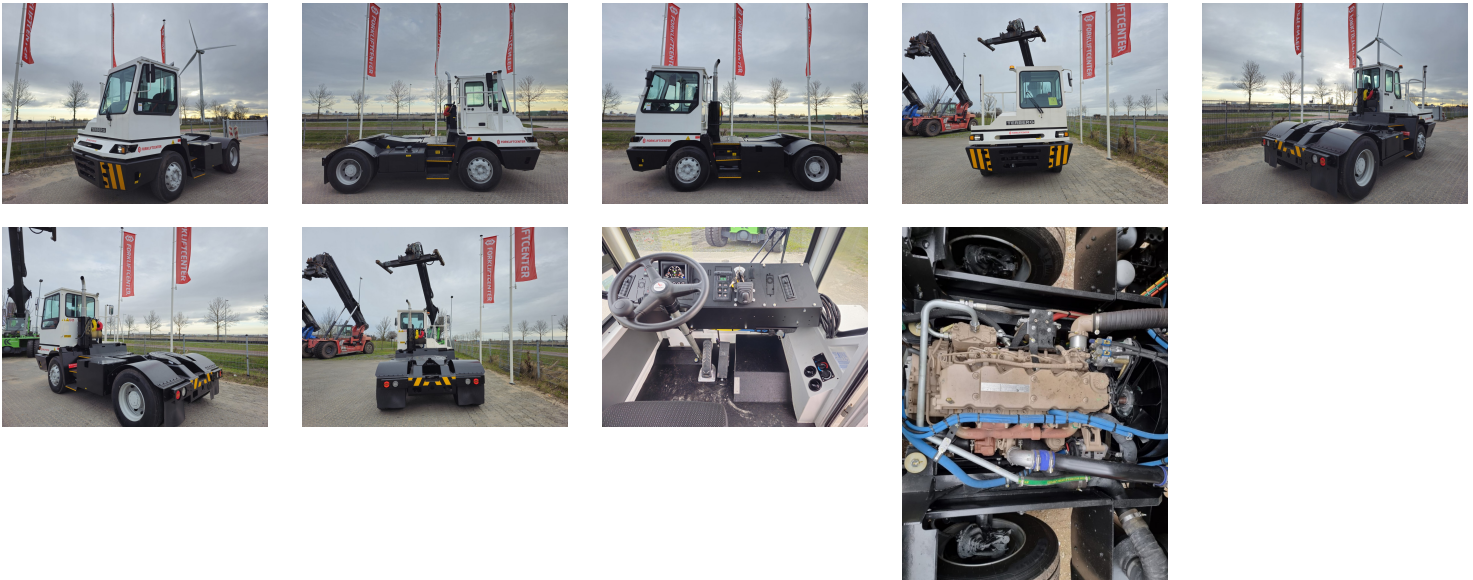

TERBERG YT220 Tow Tractor Yard

Ref.nr. :	880010314
Year	2024
Lifting capacity: :	36000kg
Hour meter reading :	Demo hrs
Engine :	Diesel
Accessories:	No CE, Stage 3, full cabin, airco, heater, street + working lights, beacon
Lifting height :	1900 mm
Mast type :	5th Wheel
Tires :	
Price:	ON REQUEST