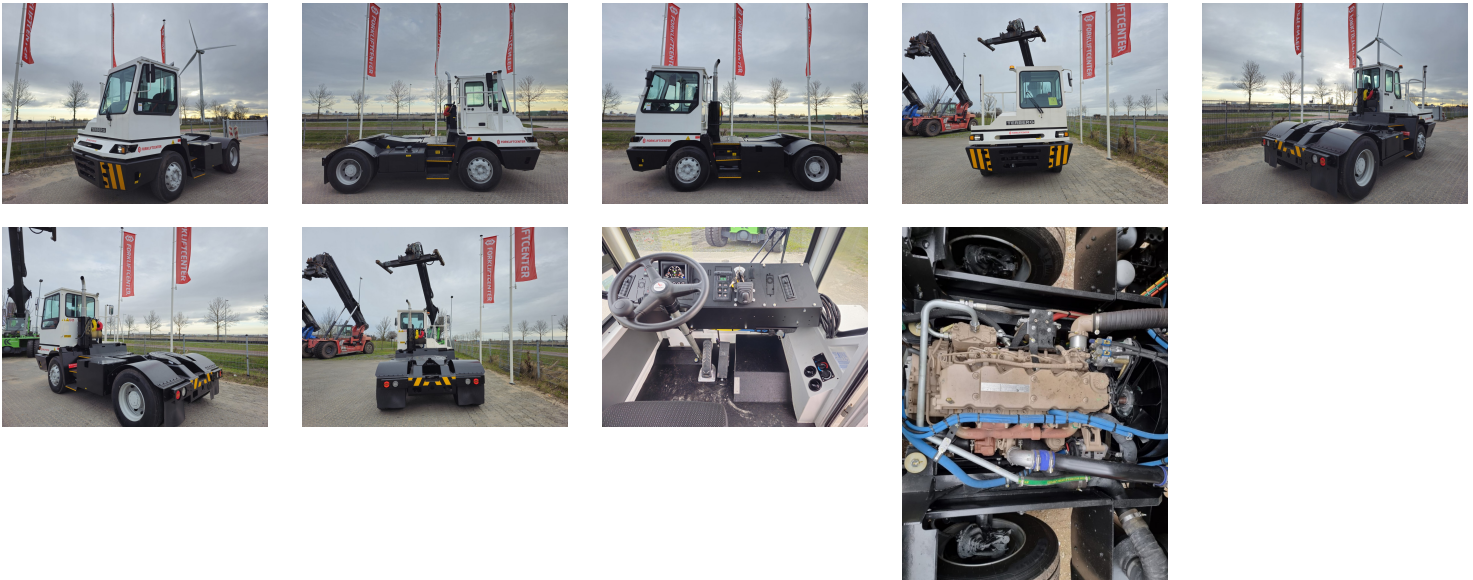

TERBERG YT220 Tow Tractor Yard

Ref.nr. :	880010313
Year	2024
Lifting capacity: :	36000kg
Hour meter reading :	Demo hrs
Engine :	Diesel
Accessories:	No CE, Stage 3, full cabin, airco, heater, street + working lights, beacon
Lifting height :	1900 mm
Mast type :	5th Wheel
Tires :	
Price:	ON REQUEST