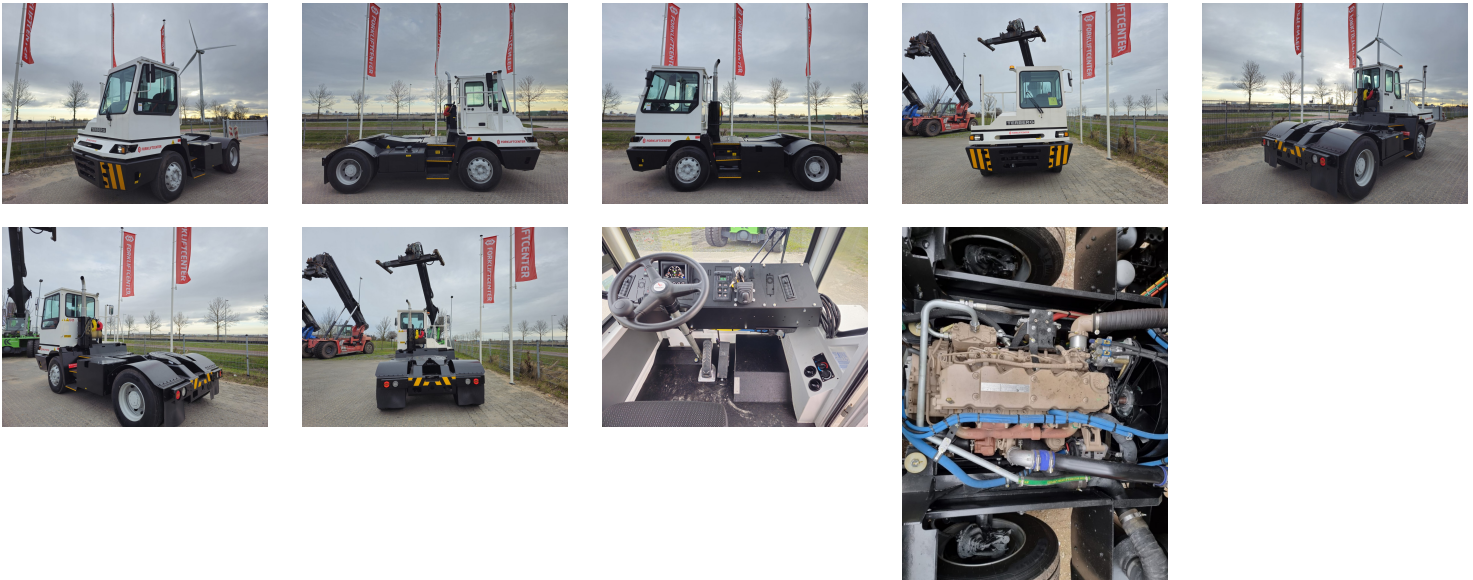

TERBERG YT220 Tow Tractor Yard

Ref.nr. :	880010313
Year	2024
Lifting capacity: :	30000kg
Hour meter reading :	Demo hrs
Engine :	Diesel
Accessories:	No CE, Stage 3, full cabin, airco, heater, street + working lights, beacon
Lifting height :	1900 mm
Mast type :	5th Wheel
Tires :	Air
Price:	ON REQUEST