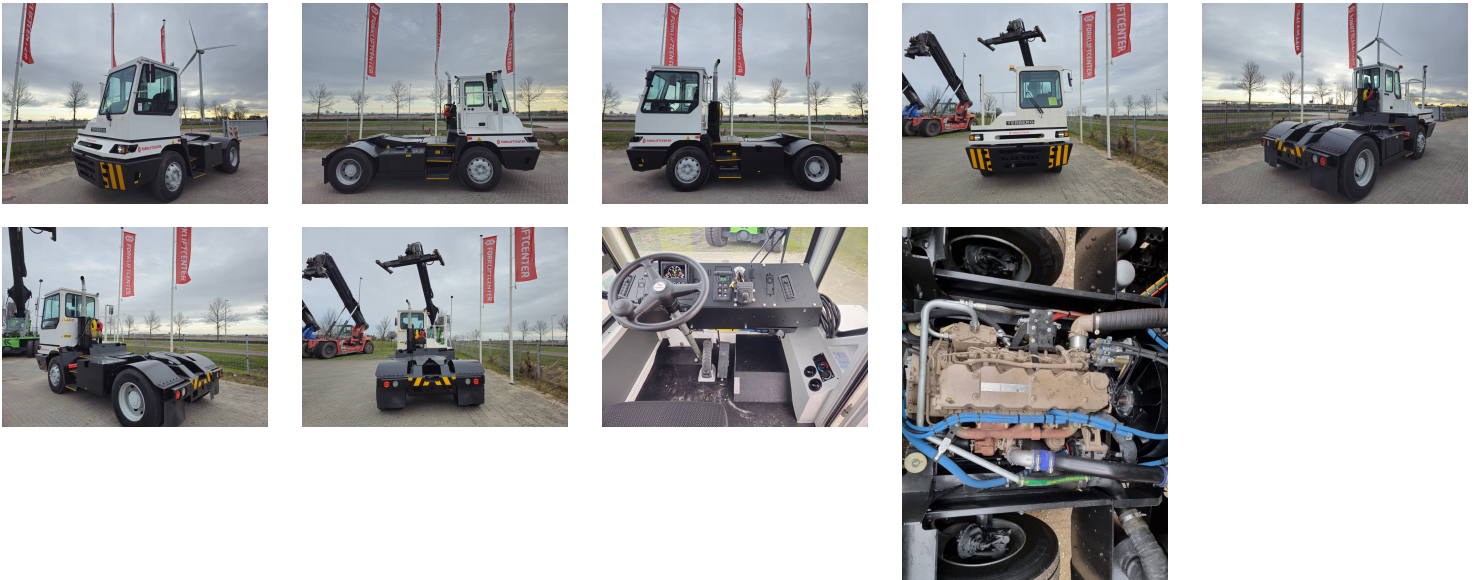

TERBERG YT220 Tow Tractor Yard

Ref.nr. :	880010312
Year	2024
Lifting capacity: :	36000kg
Hour meter reading :	Demo hrs
Engine :	Diesel
Accessories:	No CE, Stage 3, full cabin, airco, heater, street + working lights, beacon
Lifting height :	1900 mm
Mast type :	5th Wheel
Tires :	
Price:	ON REQUEST