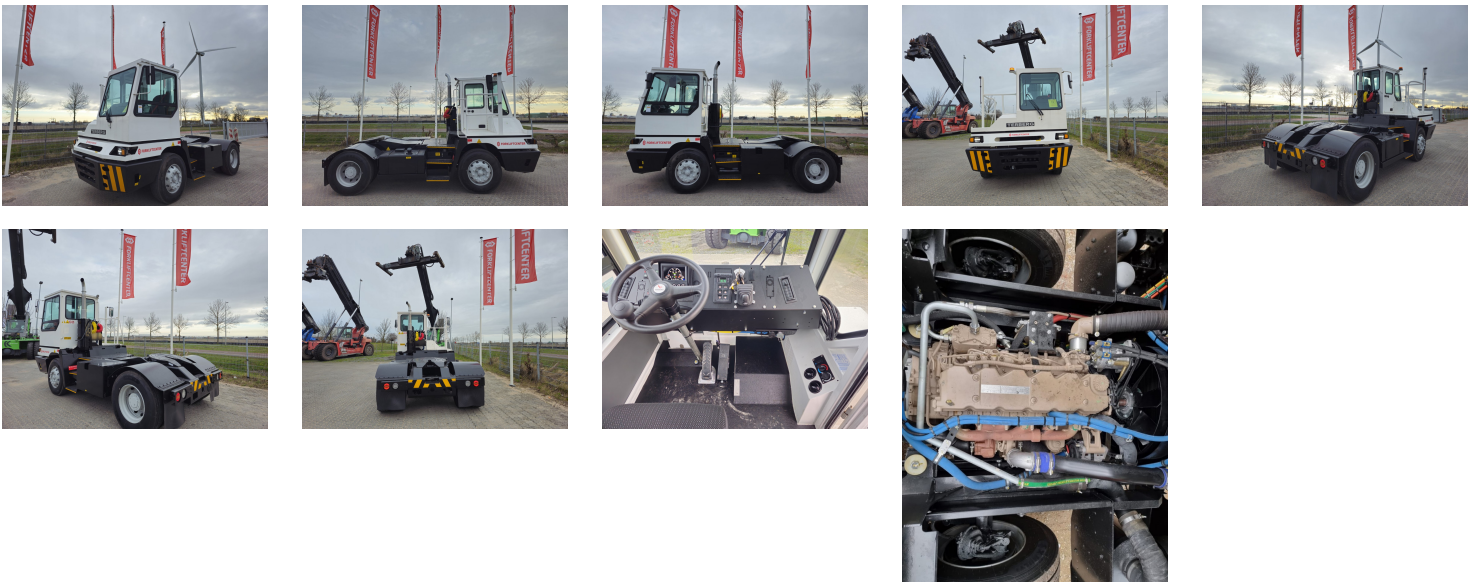

TERBERG YT220 Tow Tractor Yard

Ref.nr. :	880010312
Year	2024
Lifting capacity: :	30000kg
Hour meter reading :	Demo hrs
Engine :	Diesel
Accessories:	No CE, Stage 3, full cabin, airco, heater, street + working lights, beacon
Lifting height :	1900 mm
Mast type :	5th Wheel
Tires :	Air
Price:	ON REQUEST