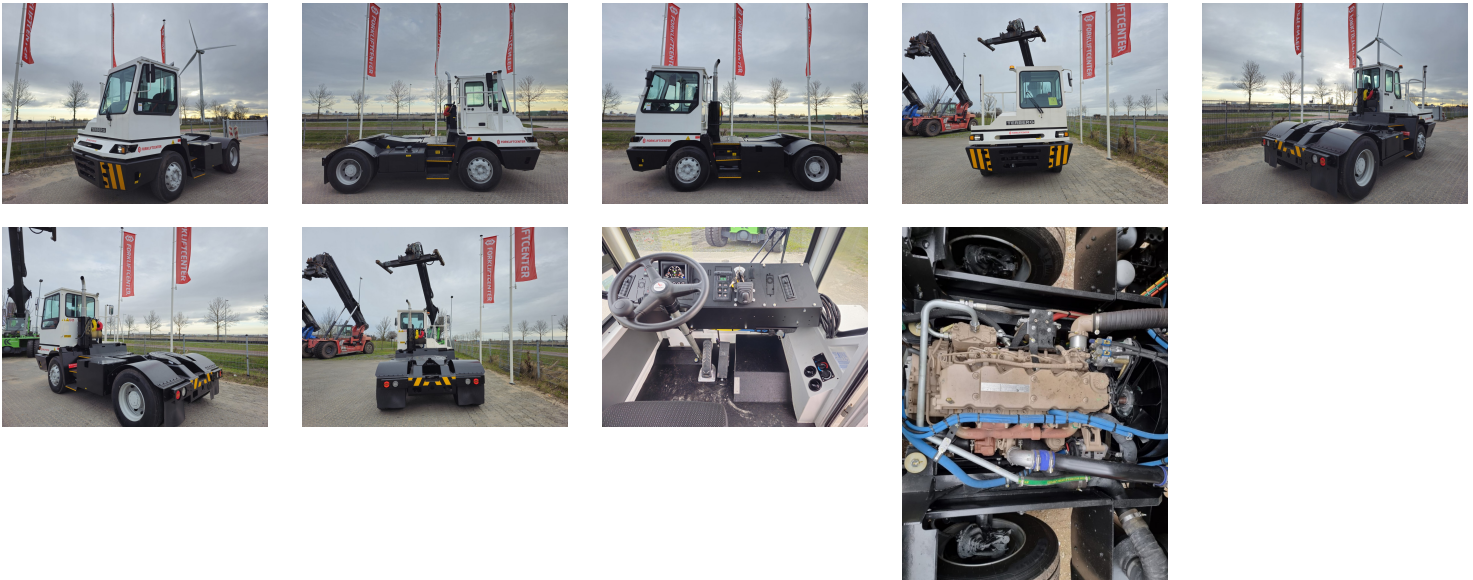

## TERBERG YT220 Tow Tractor Yard

Ref.nr. :	880010311
Year	2024
Lifting capacity: :	36000kg
Hour meter reading :	Demo hrs
Engine :	Diesel
Accessories:	No CE, Stage 3, full cabin, airco, heater, street + working lights, beacon
Lifting height :	1900 mm
Mast type :	5th Wheel
Tires :	
Price:	ON REQUEST