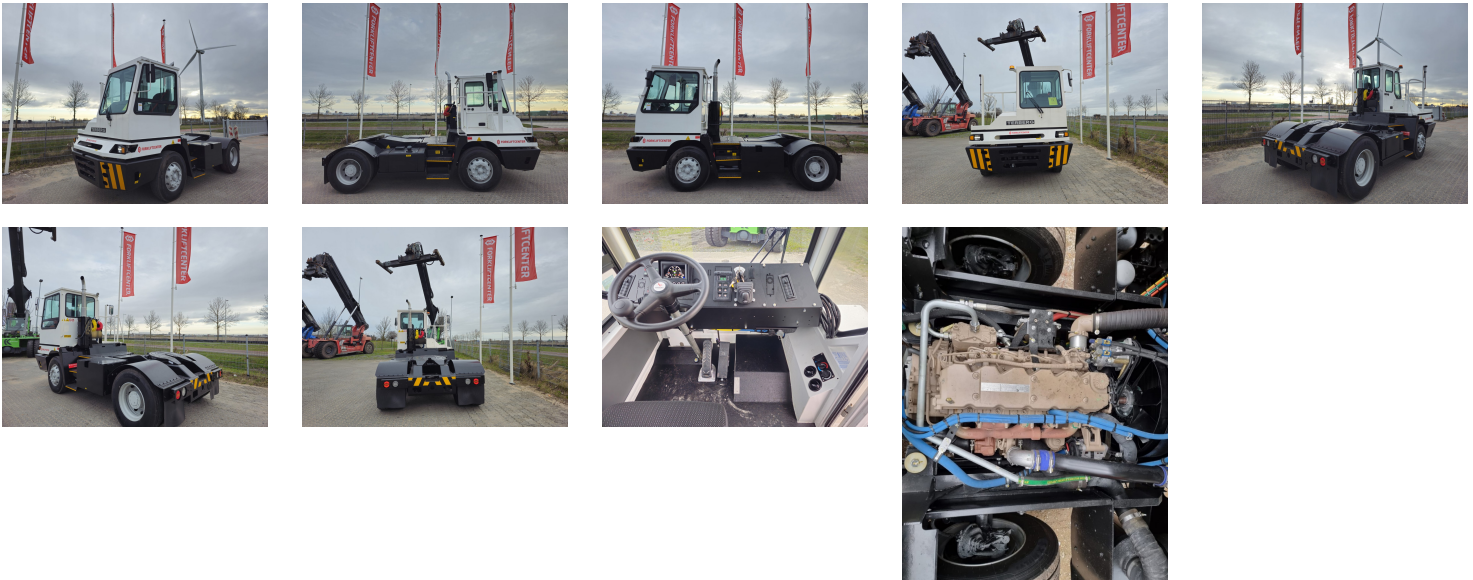

TERBERG YT220 Tow Tractor Yard

Ref.nr. :	880010310
Year	2024
Lifting capacity: :	36000kg
Hour meter reading :	Demo hrs
Engine :	Diesel
Accessories:	No CE, Stage 3, full cabin, airco, heater, street + working lights, beacon
Lifting height :	1900 mm
Mast type :	5th Wheel
Tires :	
Price:	ON REQUEST