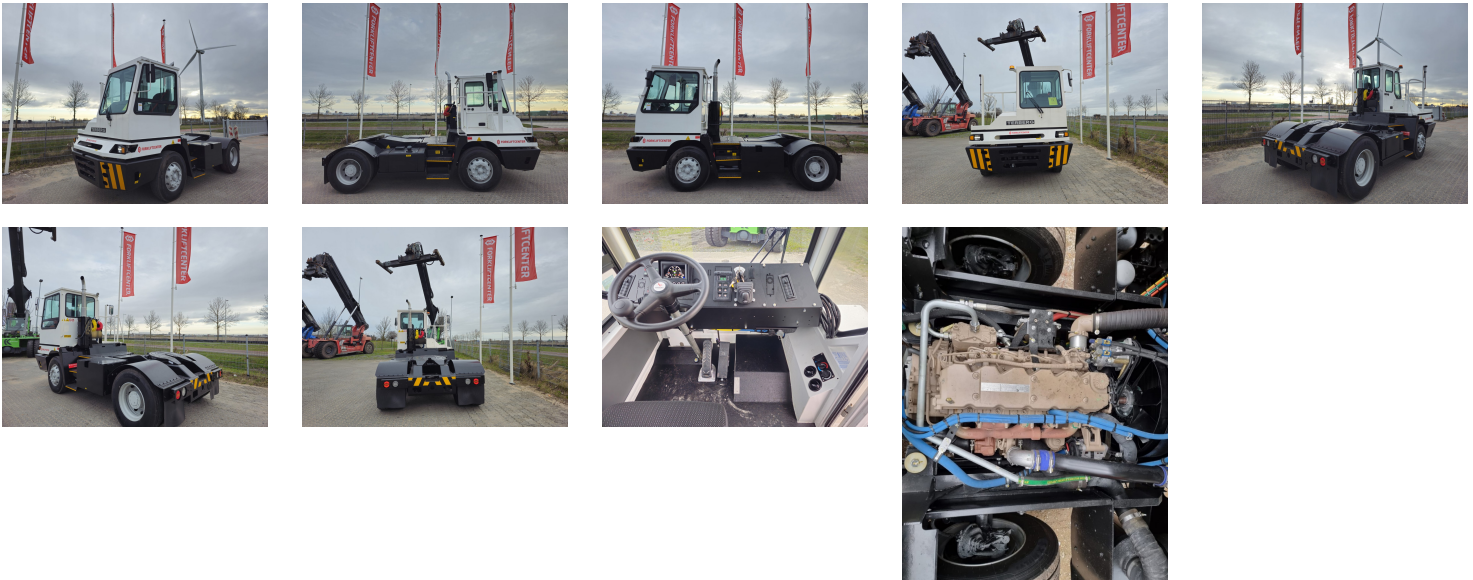

TERBERG YT220 Tow Tractor Yard

Ref.nr. :	880010309
Year	2024
Lifting capacity: :	30000kg
Hour meter reading :	Demo hrs
Engine :	Diesel
Accessories:	No CE, Stage 3, full cabin, airco, heater, street + working lights, beacon
Lifting height :	1900 mm
Mast type :	5th Wheel
Tires :	Air
Price:	ON REQUEST