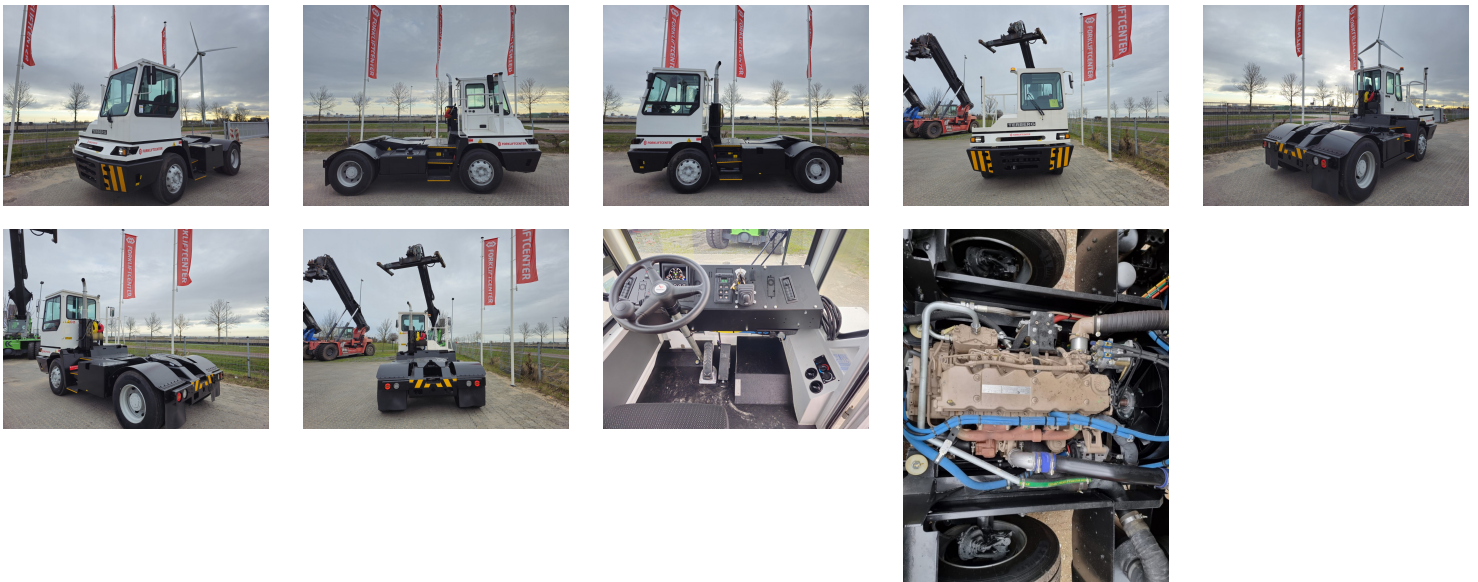

TERBERG YT220 Tow Tractor Yard

Ref.nr. :	880010309
Year	2024
Lifting capacity: :	36000kg
Hour meter reading :	Demo hrs
Engine :	Diesel
Accessories:	No CE, Stage 3, full cabin, airco, heater, street + working lights, beacon
Lifting height :	1900 mm
Mast type :	5th Wheel
Tires :	
Price:	ON REQUEST