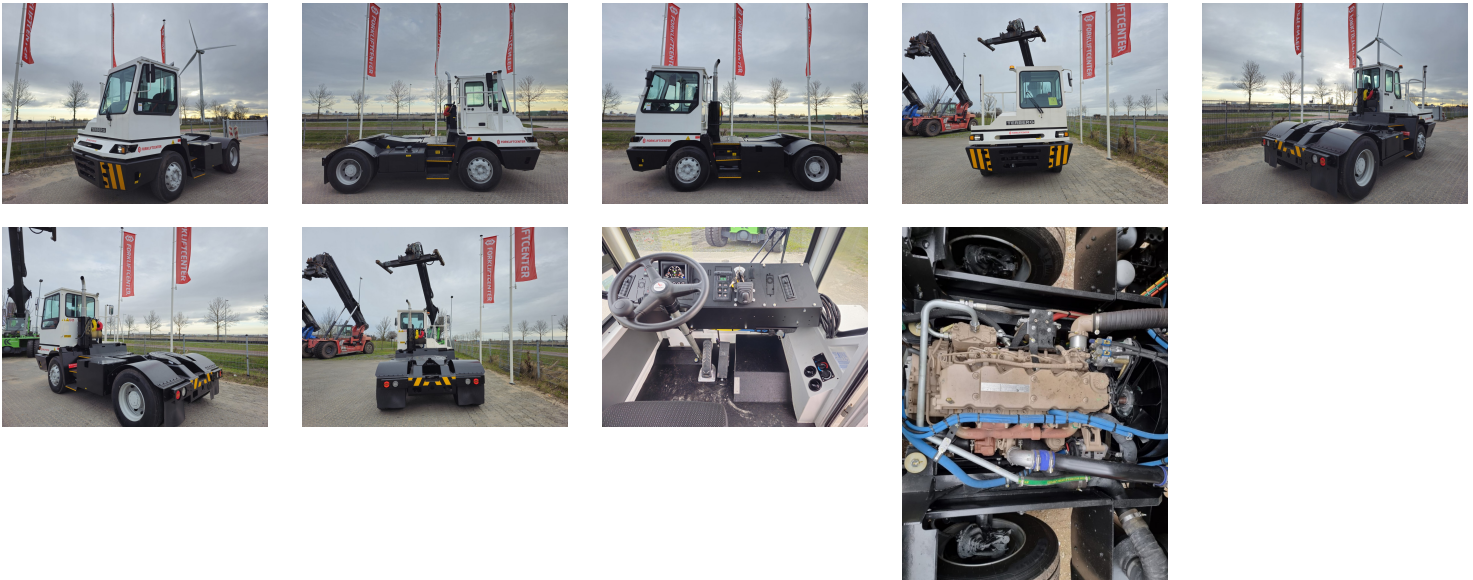

TERBERG YT220 Tow Tractor Yard

Ref.nr. :	880010308
Year	2024
Lifting capacity: :	36000kg
Hour meter reading :	Demo hrs
Engine :	Diesel
Accessories:	No CE, Stage 3, full cabin, airco, heater, street + working lights, beacon
Lifting height :	1900 mm
Mast type :	5th Wheel
Tires :	
Price:	ON REQUEST