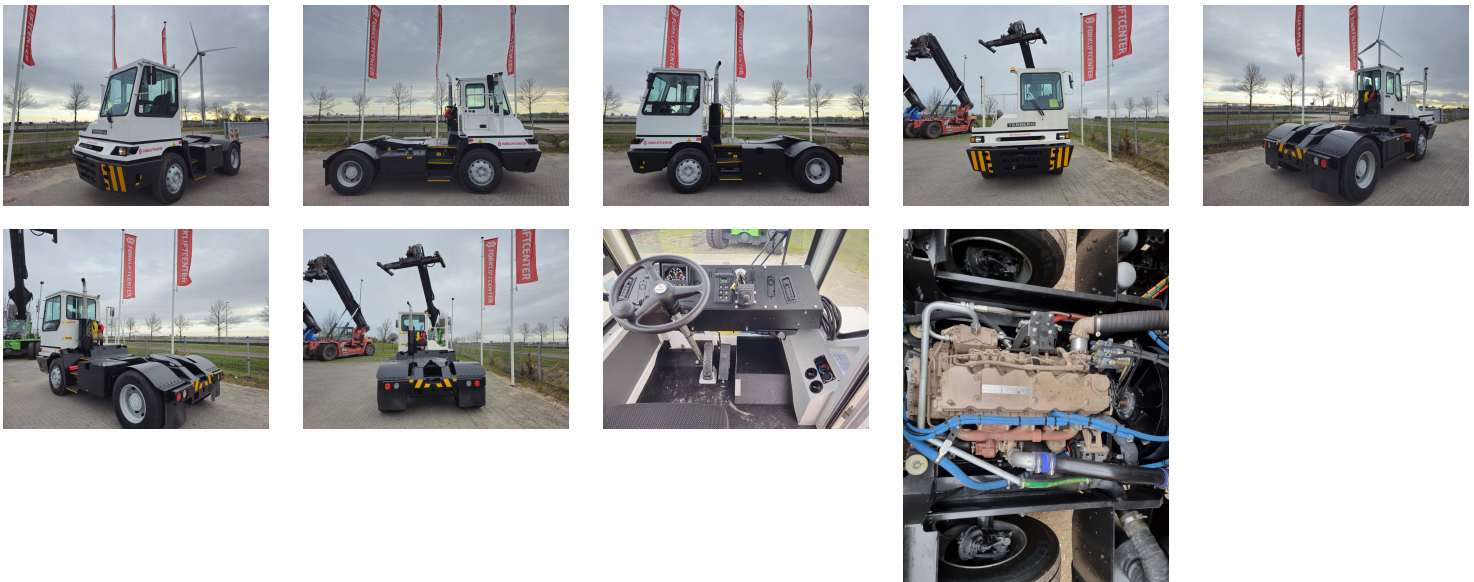

TERBERG YT220 Tow Tractor Yard

Ref.nr. :	880010307
Year	2024
Lifting capacity: :	36000kg
Hour meter reading :	Demo hrs
Engine :	Diesel
Accessories:	No CE, Stage 3, full cabin, airco, heater, street + working lights, beacon
Lifting height :	1900 mm
Mast type :	5th Wheel
Tires :	
Price:	ON REQUEST